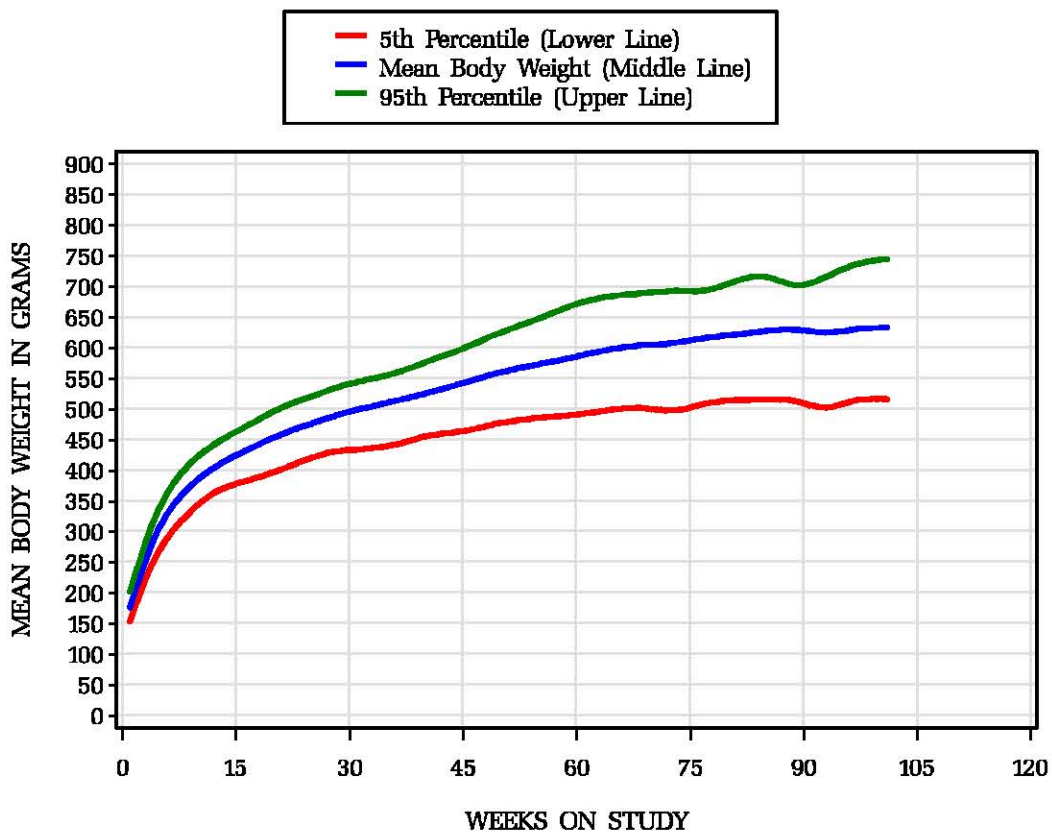

Historical Control Body Weights for Gavage/Water Studies

Male Rats/Wistar Han 1 study

Female Rats/Wistar Han 1 study