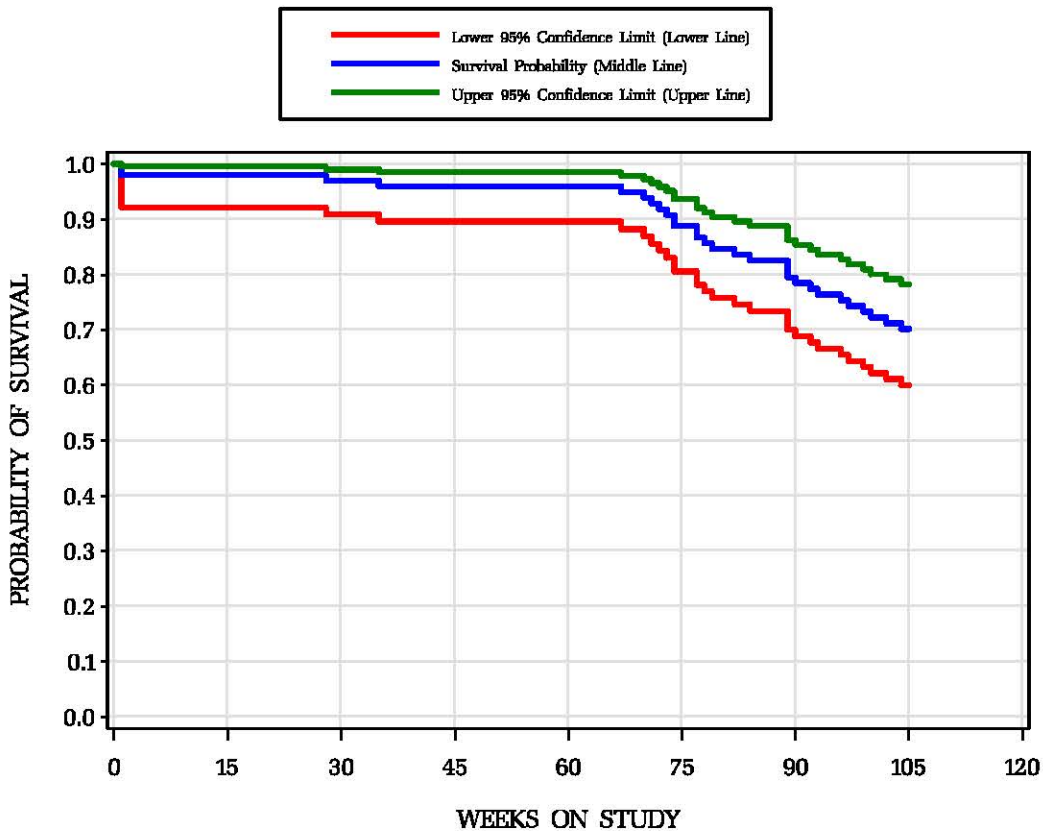

# Historical Control Survival for Gavage/Corn Oil Studies Male Rats/Wistar Han 2 studies

# Female Rats/Wistar Han 2 studies