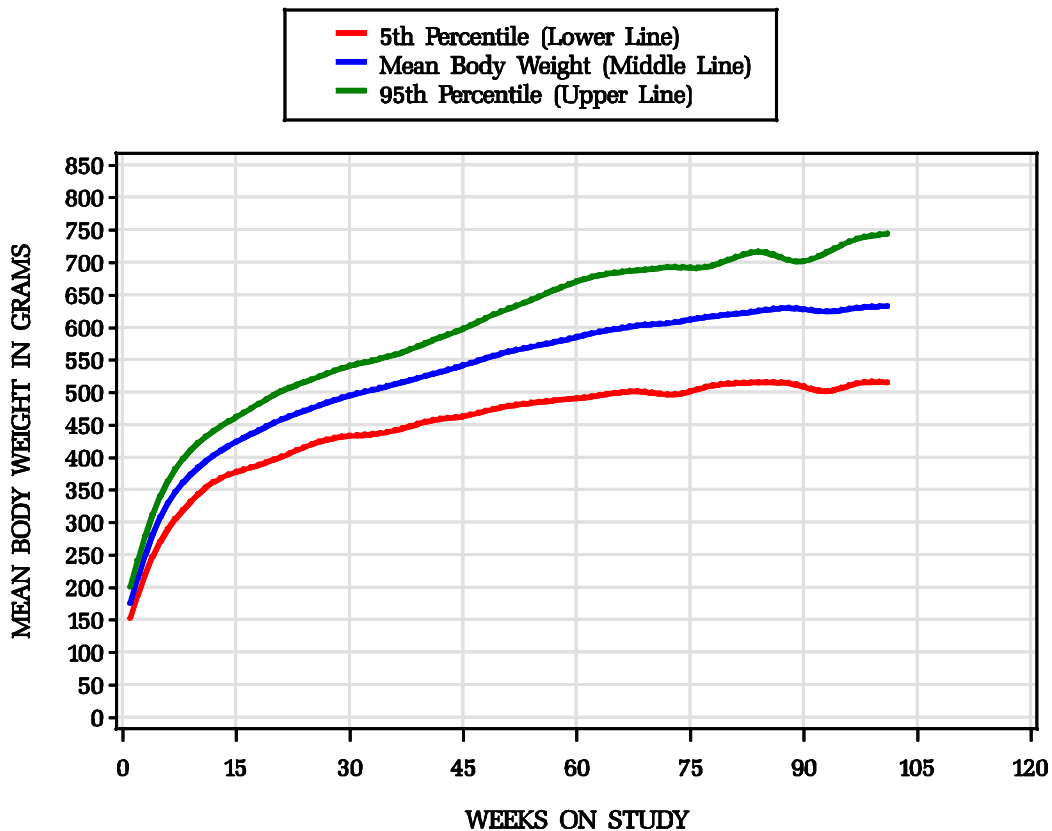

Historical Control Body Weights for Gavage/Water Studies

Male Rats/Wistar – Han 1 study

Female Rats/Wistar – Han 1 study