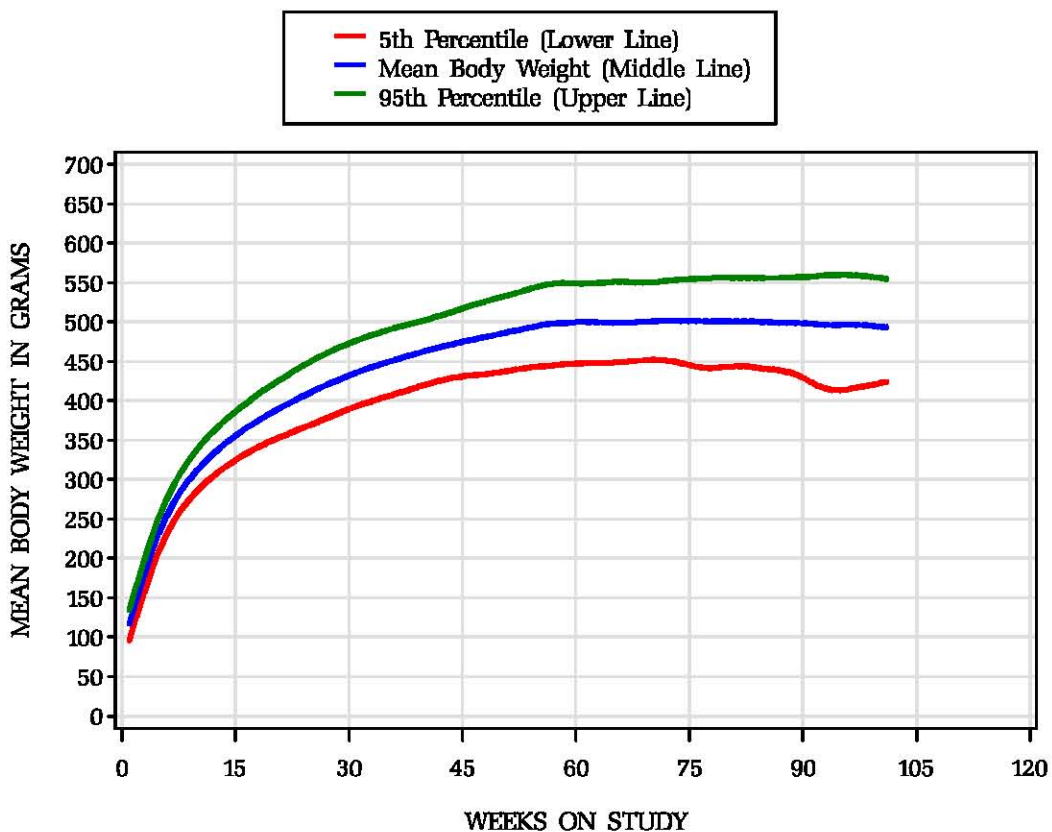

## Historical Control Body Weights for Gavage/Water Studies Male Rats/F344/N 3 studies

## Female Rats/F344/N 3 studies