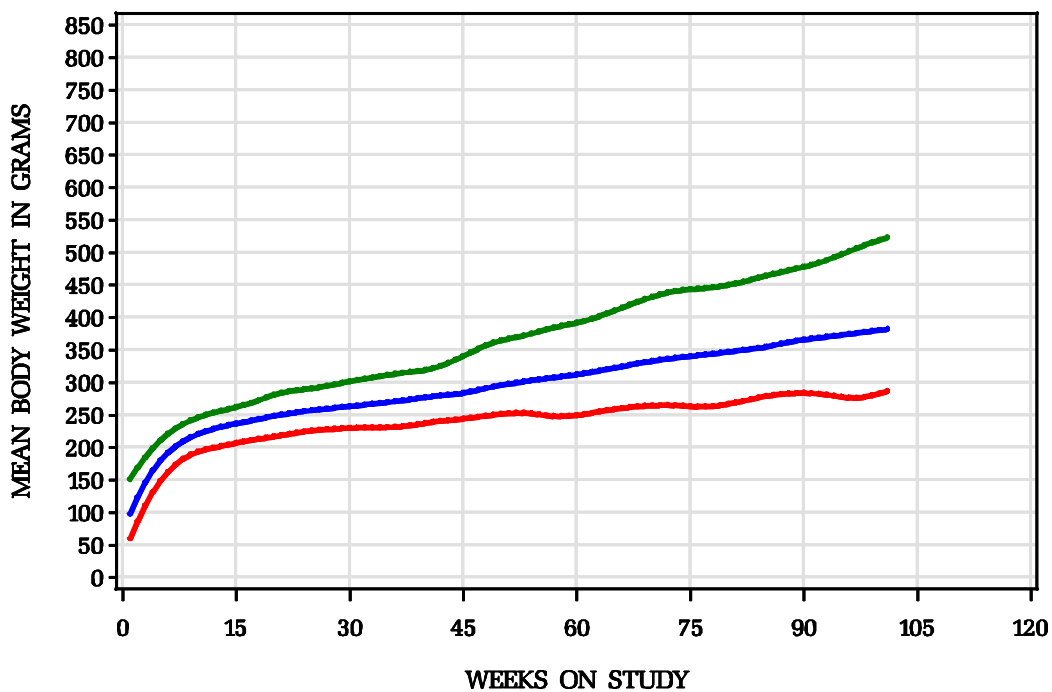

Historical Control Body Weights for Gavage/Corn Oil Studies

Male Rats/Wistar–Han 2 studies

Female Rats/Wistar–Han 2 studies

Historical Control Body Weights for Gavage/Water Studies

Male Rats/Wistar – Han 1 study

Female Rats/Wistar – Han 1 study

Historical Control Body Weights for Inhalation/Air Studies Male Rats/Wistar–Han 4 studies

Female Rats/Wistar–Han 4 studies