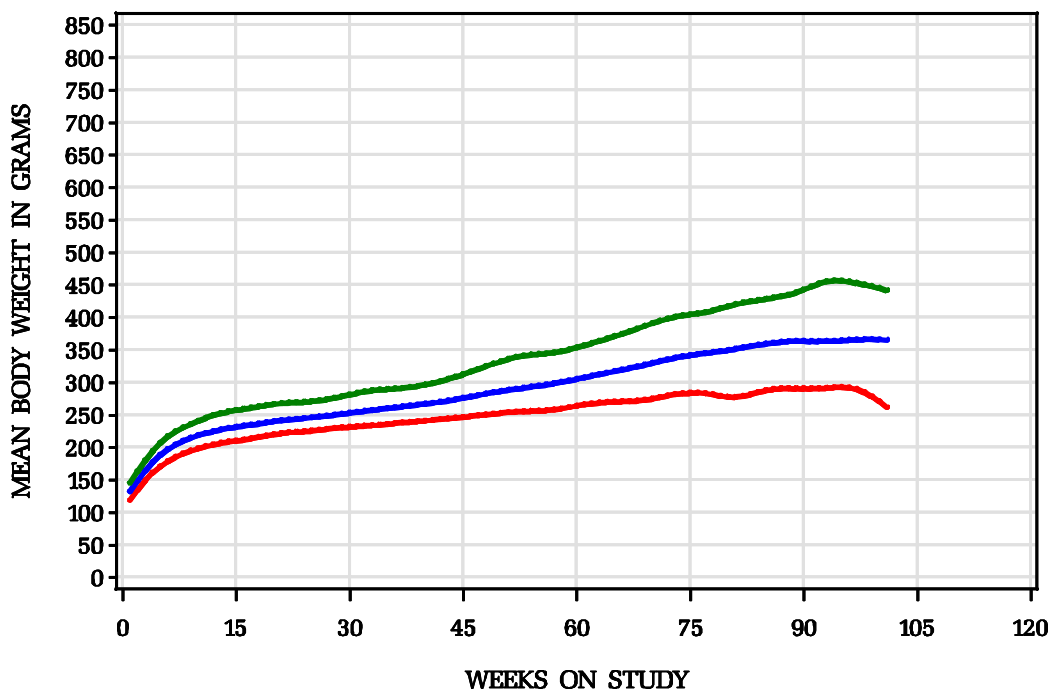

Historical Control Body Weights for Gavage/Corn Oil Studies

Male Rats/Wistar–Han 2 studies

Female Rats/Wistar–Han 2 studies

Historical Control Body Weights for Gavage/Water Studies

Male Rats/Wistar – Han 1 study

Female Rats/Wistar – Han 1 study

Historical Control Body Weights for Inhalation/Air Studies Male Rats/Wistar–Han 4 studies

Female Rats/Wistar–Han 4 studies