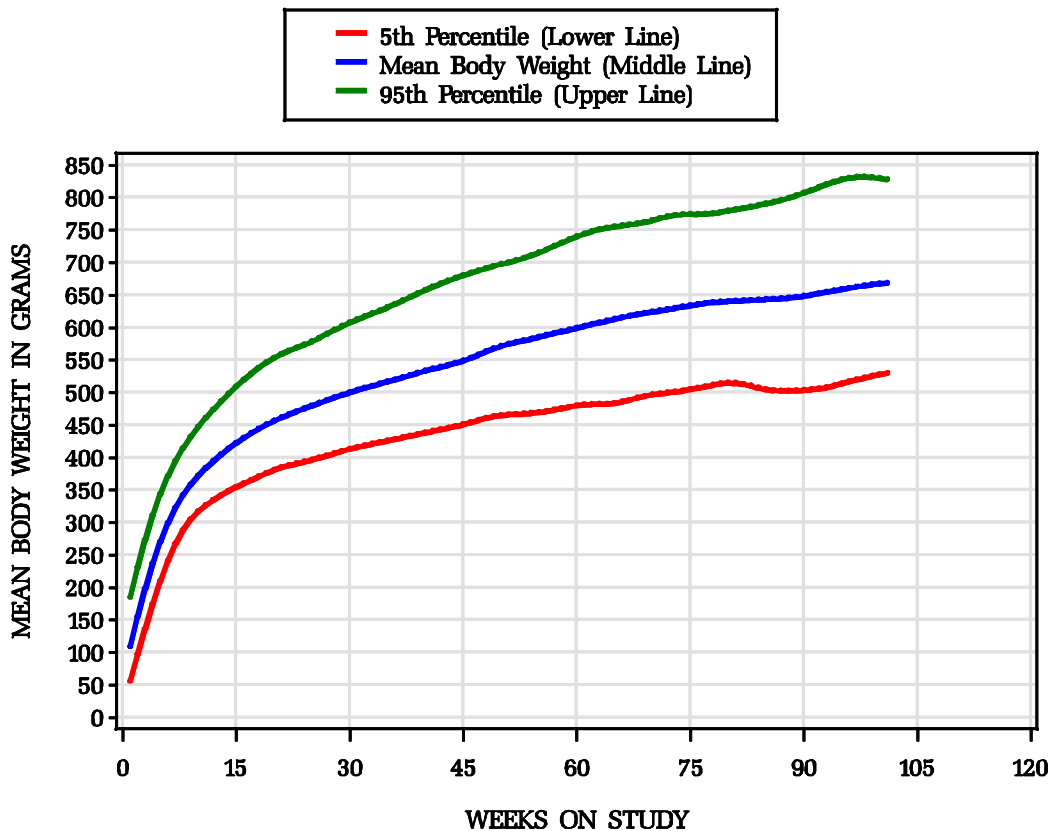

Historical Control Body Weights for Gavage/Corn Oil Studies

Male Rats/Wistar–Han 2 studies

Female Rats/Wistar–Han 2 studies

Historical Control Body Weights for Gavage/Water Studies

Male Rats/Wistar – Han 1 study

Female Rats/Wistar – Han 1 study

Historical Control Body Weights for Inhalation/Air Studies Male Rats/Wistar–Han 4 studies

Female Rats/Wistar–Han 4 studies