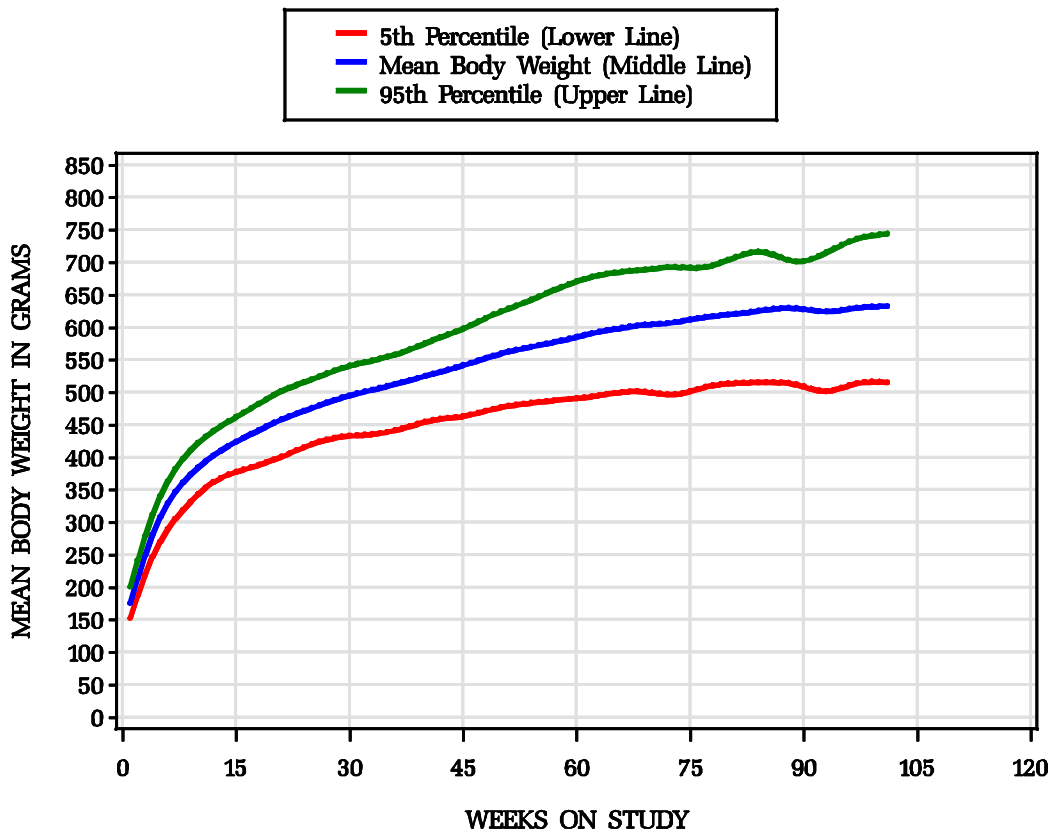

Historical Control Body Weights for Gavage/Corn Oil Studies

Male Rats/Wistar–Han 2 studies

Female Rats/Wistar–Han 2 studies

Historical Control Body Weights for Gavage/Water Studies

Male Rats/Wistar – Han 1 study

Female Rats/Wistar – Han 1 study

Historical Control Body Weights for Inhalation/Air Studies Male Rats/Wistar–Han 4 studies

Female Rats/Wistar–Han 4 studies