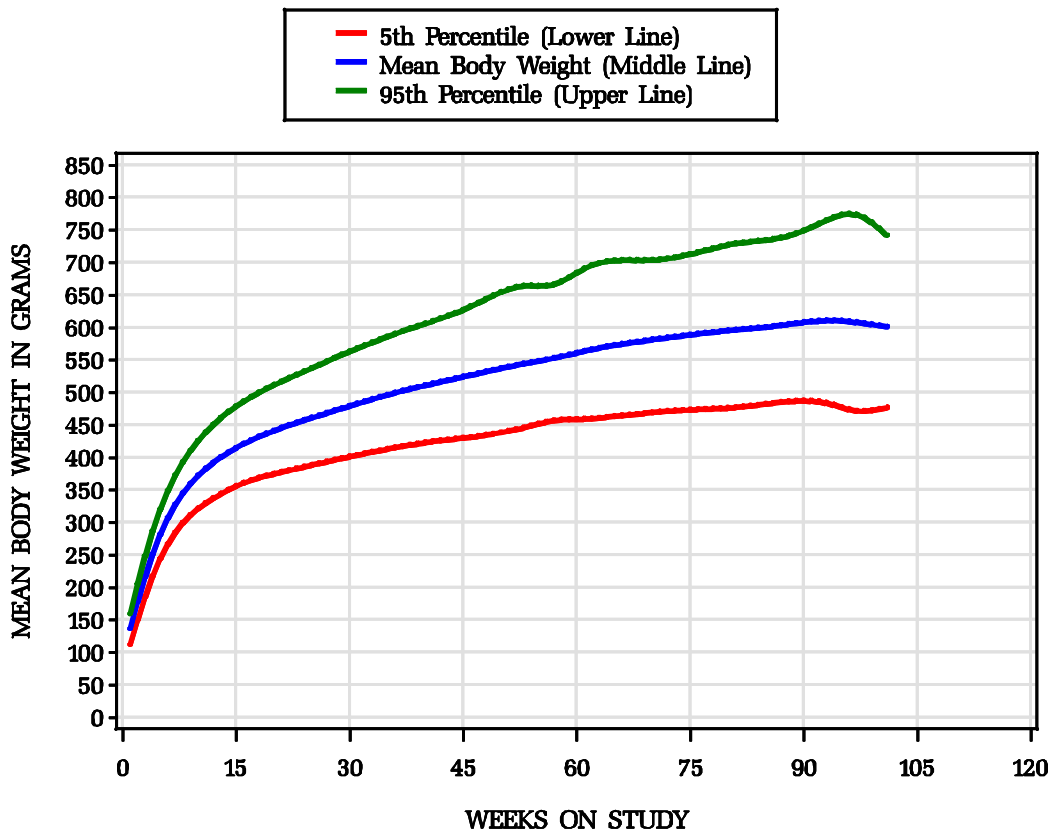

Historical Control Body Weights for Gavage/Corn Oil Studies

Male Rats/Wistar–Han 2 studies

Female Rats/Wistar–Han 2 studies

Historical Control Body Weights for Gavage/Water Studies

Male Rats/Wistar – Han 1 study

Female Rats/Wistar – Han 1 study

Historical Control Body Weights for Inhalation/Air Studies Male Rats/Wistar–Han 4 studies

Female Rats/Wistar–Han 4 studies