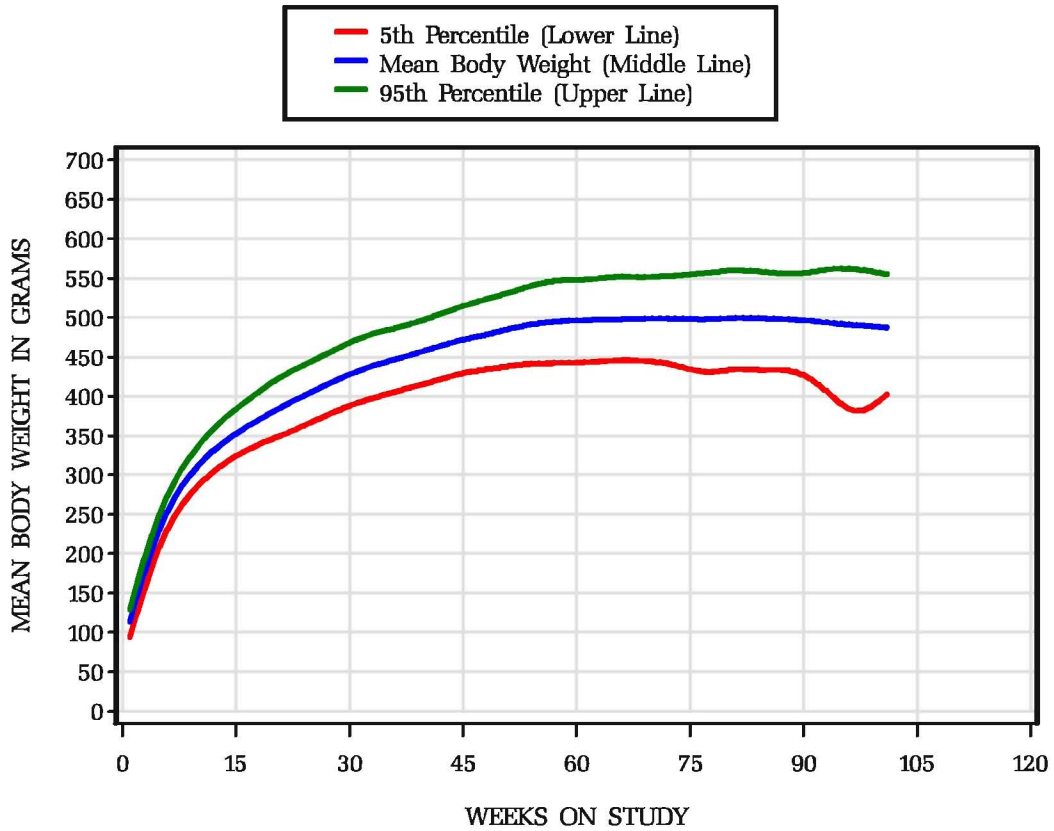

## Historical Control Body Weights for Gavage/Water Studies Male Rats/F344/N 2 studies

## Female Rats/F344/N 2 studies