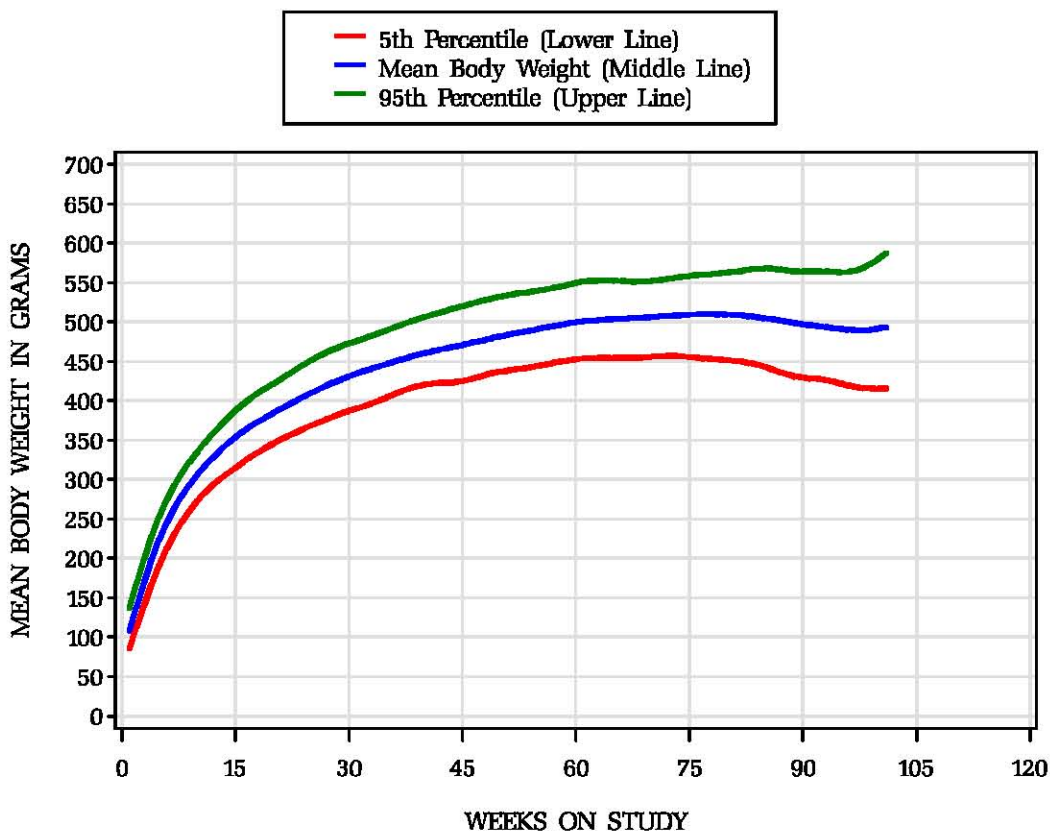

Historical Control Body Weights for Gavage/Corn Oil Studies Male Rats/F344/N 4 studies

Female Rats/F344/N 4 studies