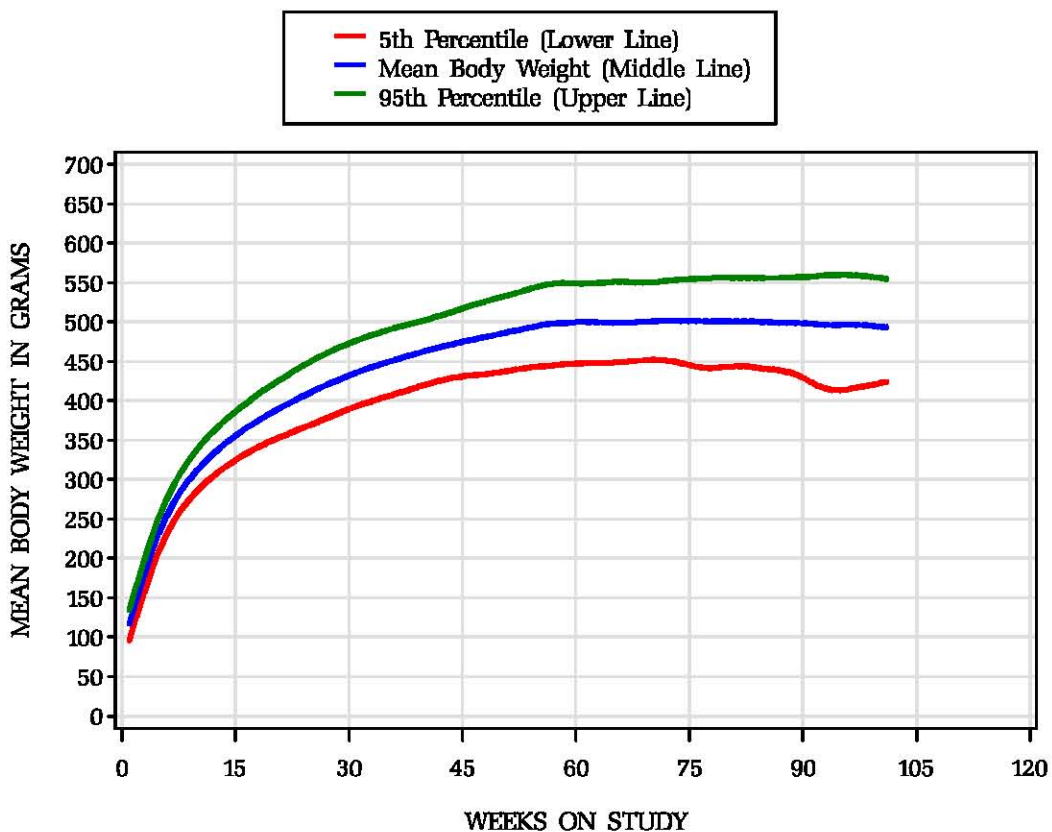

Historical Control Body Weights for Gavage/Water Studies Male Rats/F344/N 3 studies

Female Rats/F344/N 3 studies