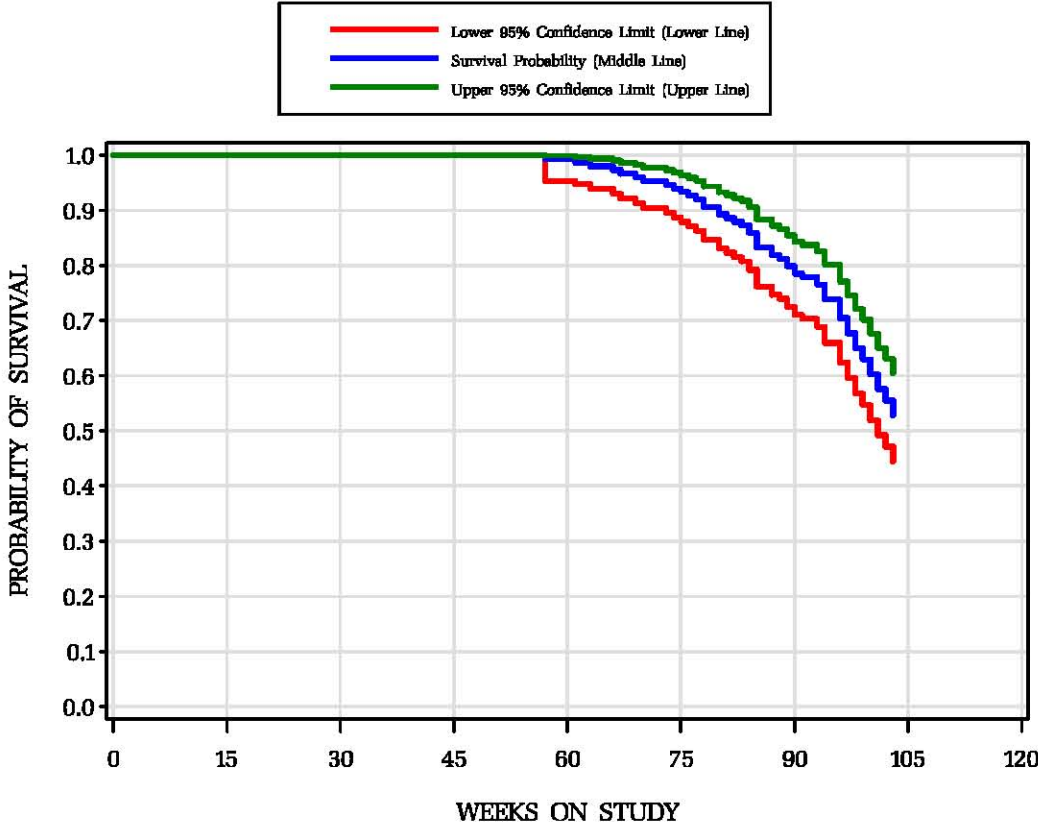

Historical Control Survival for Gavage/Water Studies

Male Rats/F344/N 3 studies

Female Rats/F344/N 3 studies