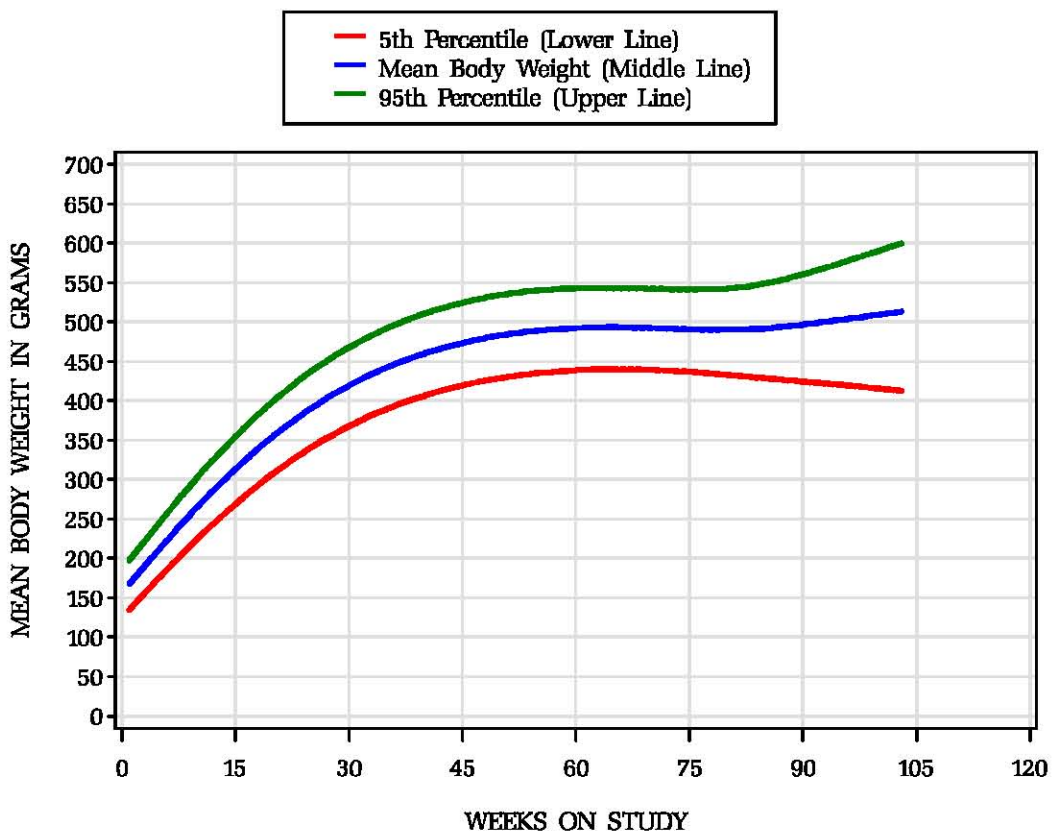

## Historical Control Body Weights for Inhalation/Air Studies Male Rats/F344/N 6 studies

## Female Rats/F344/N 6 studies