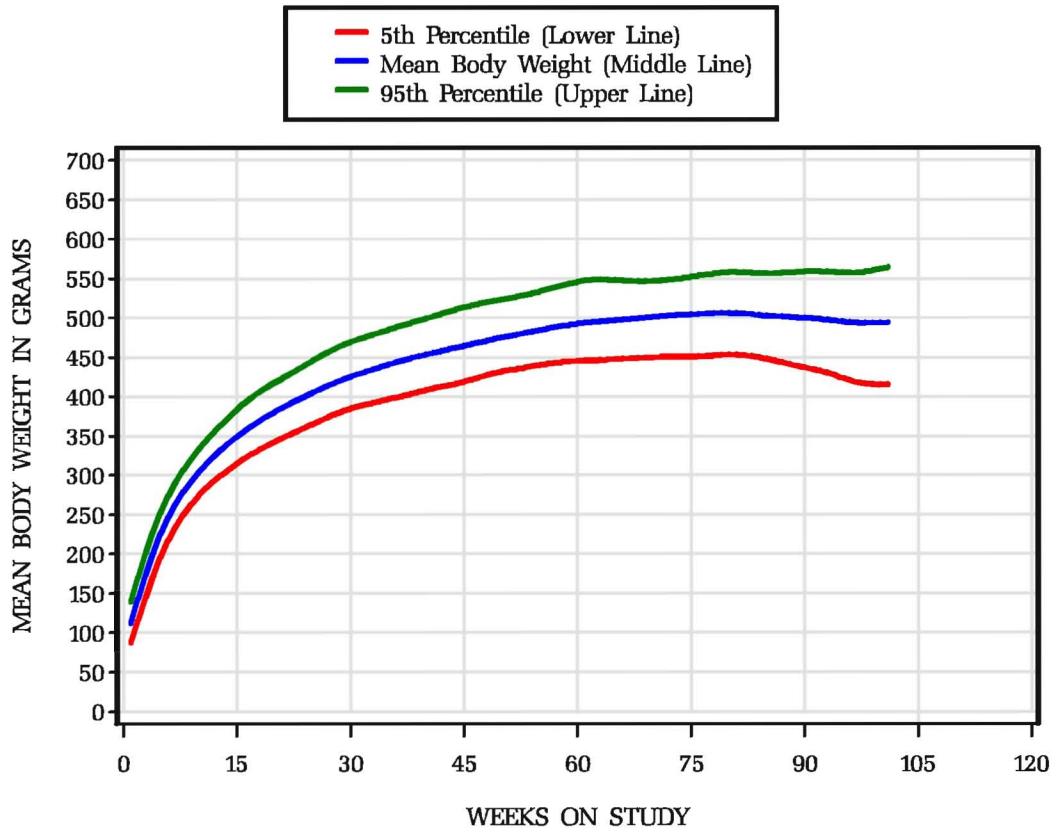

Historical Control Body Weights for Gavage/Corn Oil Studies Male Rats/F344/N 6 studies

Female Rats/F344/N 6 studies