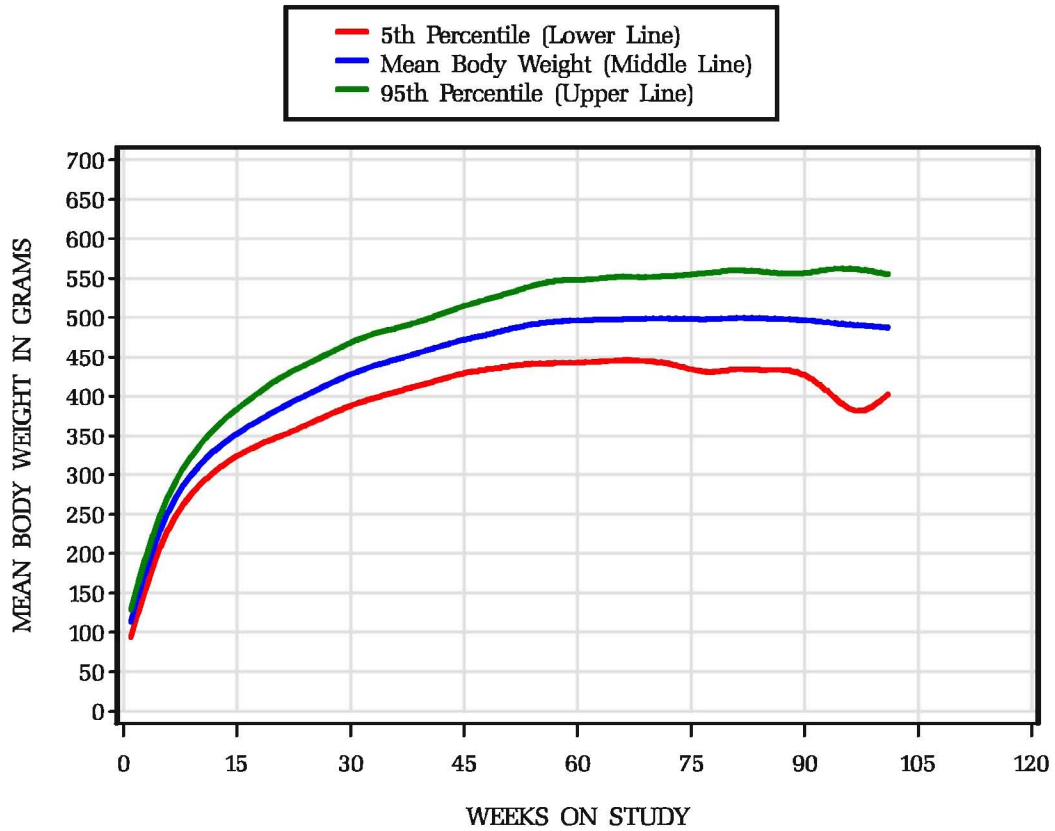

Historical Control Body Weights for Gavage/Water Studies

Male Rats/F344/N 2 studies

Female Rats/F344/N 2 studies