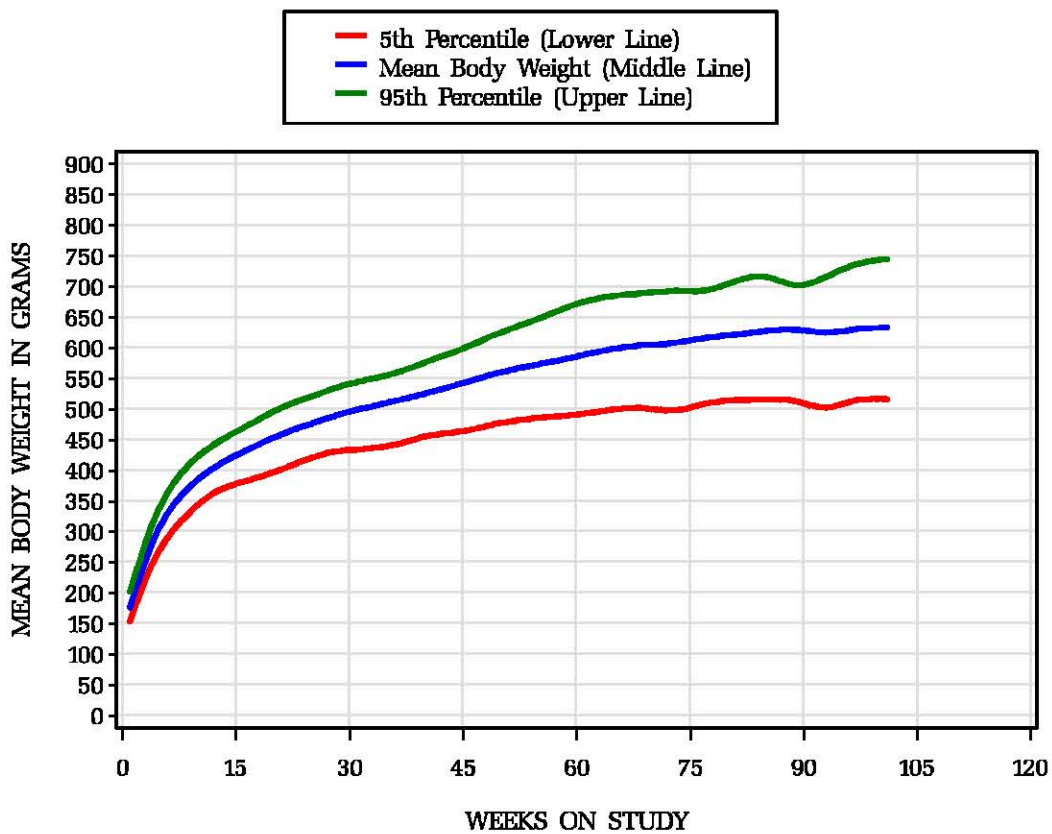

Historical Control Body Weights for All Routes/Vehicles Male Rats/Wistar Han 3 studies

Female Rats/Wistar Han 3 studies

Historical Control Body Weights for Gavage/Corn Oil Studies Male Rats/Wistar Han 1 study

Female Rats/Wistar Han 1 study

Historical Control Body Weights for Gavage/Water Studies Male Rats/Wistar Han 1 study

Female Rats/Wistar Han 1 study

Historical Control Body Weights for Inhalation/Air Studies Male Rats/Wistar Han 1 study

Female Rats/Wistar Han 1 study