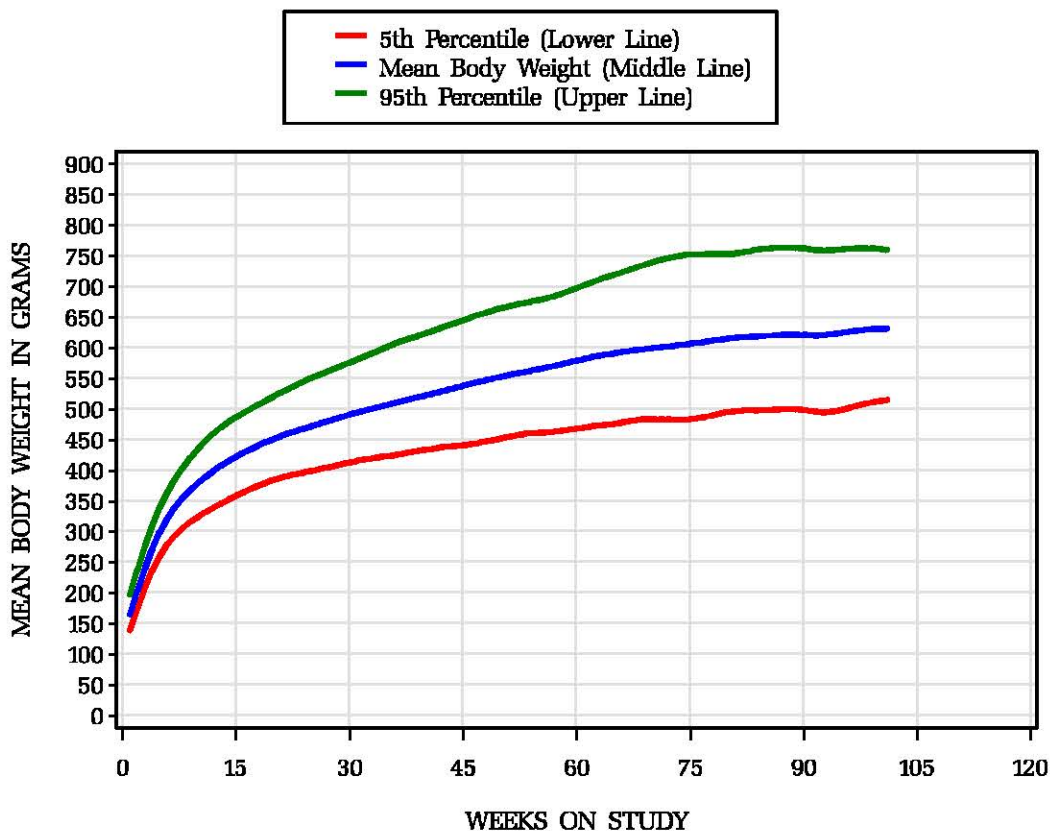

Historical Control Body Weights for All Routes/Vehicles Male Rats/Wistar Han 3 studies

Female Rats/Wistar Han 3 studies

Historical Control Body Weights for Gavage/Corn Oil Studies Male Rats/Wistar Han 1 study

Female Rats/Wistar Han 1 study

Historical Control Body Weights for Gavage/Water Studies Male Rats/Wistar Han 1 study

Female Rats/Wistar Han 1 study

Historical Control Body Weights for Inhalation/Air Studies Male Rats/Wistar Han 1 study

Female Rats/Wistar Han 1 study