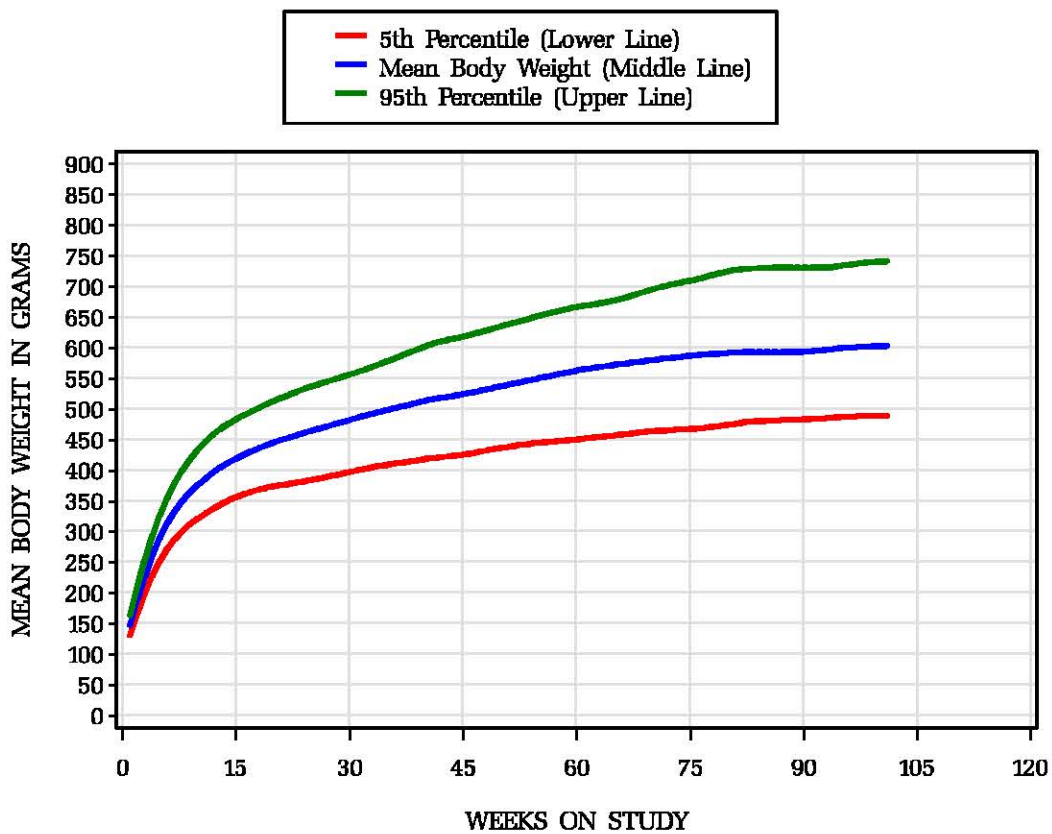

Historical Control Body Weights for All Routes/Vehicles Male Rats/Wistar Han 3 studies

Female Rats/Wistar Han 3 studies

Historical Control Body Weights for Gavage/Corn Oil Studies Male Rats/Wistar Han 1 study

Female Rats/Wistar Han 1 study

Historical Control Body Weights for Gavage/Water Studies Male Rats/Wistar Han 1 study

Female Rats/Wistar Han 1 study

Historical Control Body Weights for Inhalation/Air Studies Male Rats/Wistar Han 1 study

Female Rats/Wistar Han 1 study