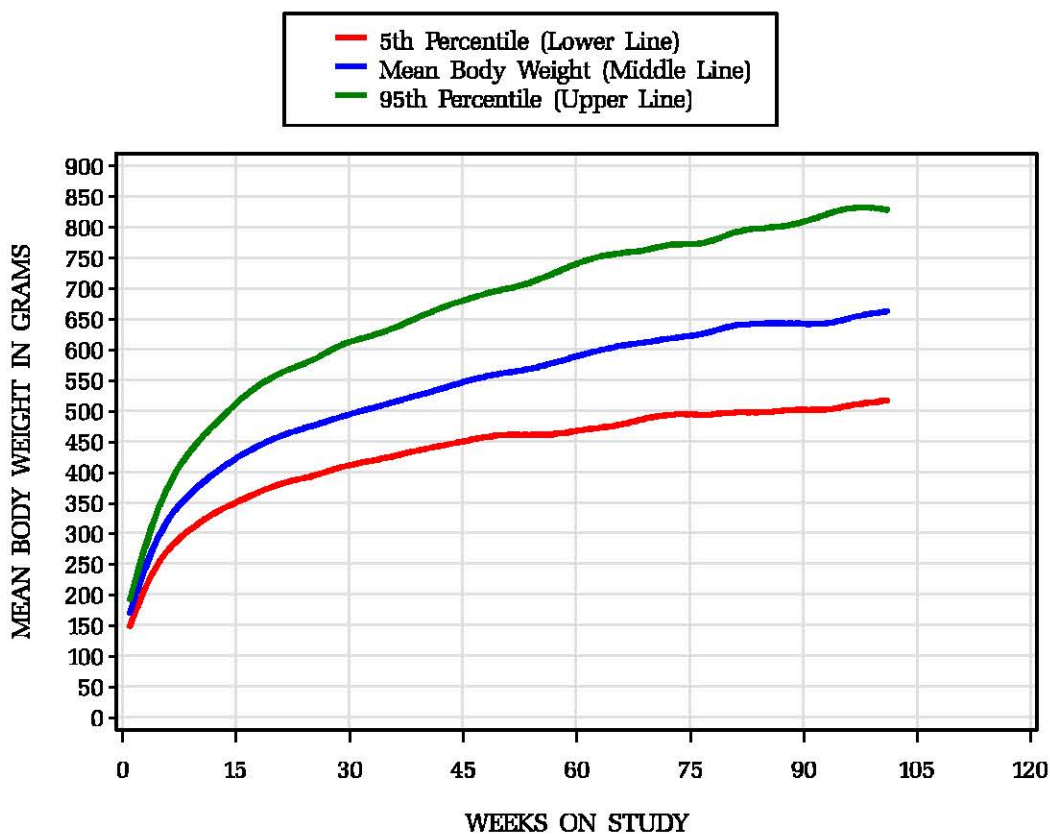

Historical Control Body Weights for All Routes/Vehicles Male Rats/Wistar Han 3 studies

Female Rats/Wistar Han 3 studies

Historical Control Body Weights for Gavage/Corn Oil Studies Male Rats/Wistar Han 1 study

Female Rats/Wistar Han 1 study

Historical Control Body Weights for Gavage/Water Studies Male Rats/Wistar Han 1 study

Female Rats/Wistar Han 1 study

Historical Control Body Weights for Inhalation/Air Studies Male Rats/Wistar Han 1 study

Female Rats/Wistar Han 1 study