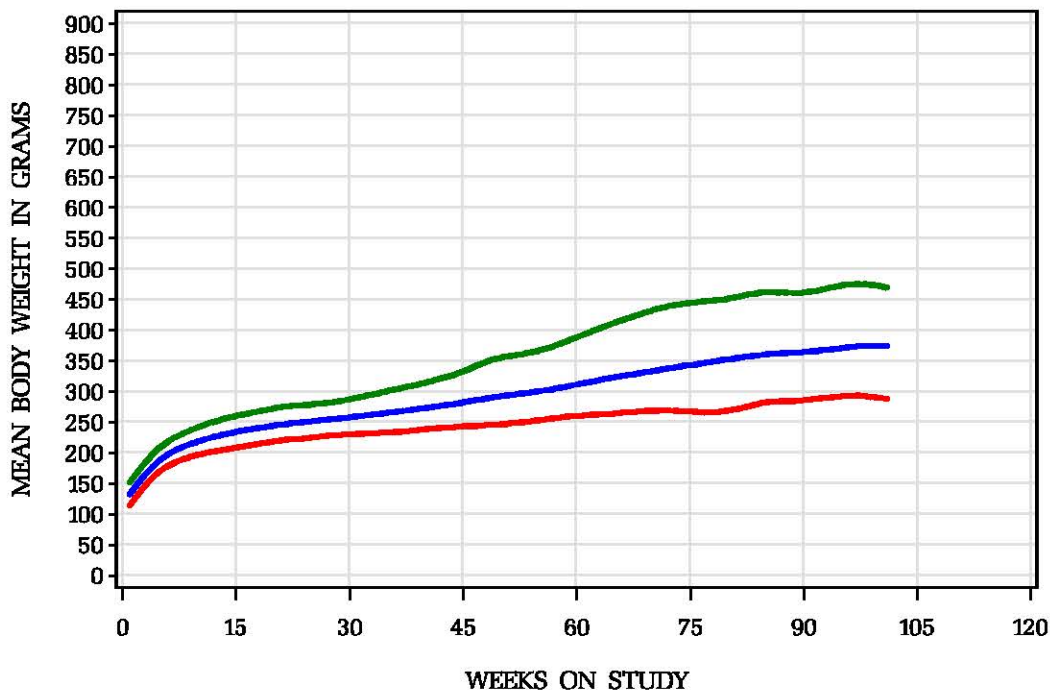

Historical Control Body Weights for All Routes/Vehicles Male Rats/Wistar Han 3 studies

Female Rats/Wistar Han 3 studies

Historical Control Body Weights for Gavage/Corn Oil Studies Male Rats/Wistar Han 1 study

Female Rats/Wistar Han 1 study

Historical Control Body Weights for Gavage/Water Studies Male Rats/Wistar Han 1 study

Female Rats/Wistar Han 1 study

Historical Control Body Weights for Inhalation/Air Studies Male Rats/Wistar Han 1 study

Female Rats/Wistar Han 1 study