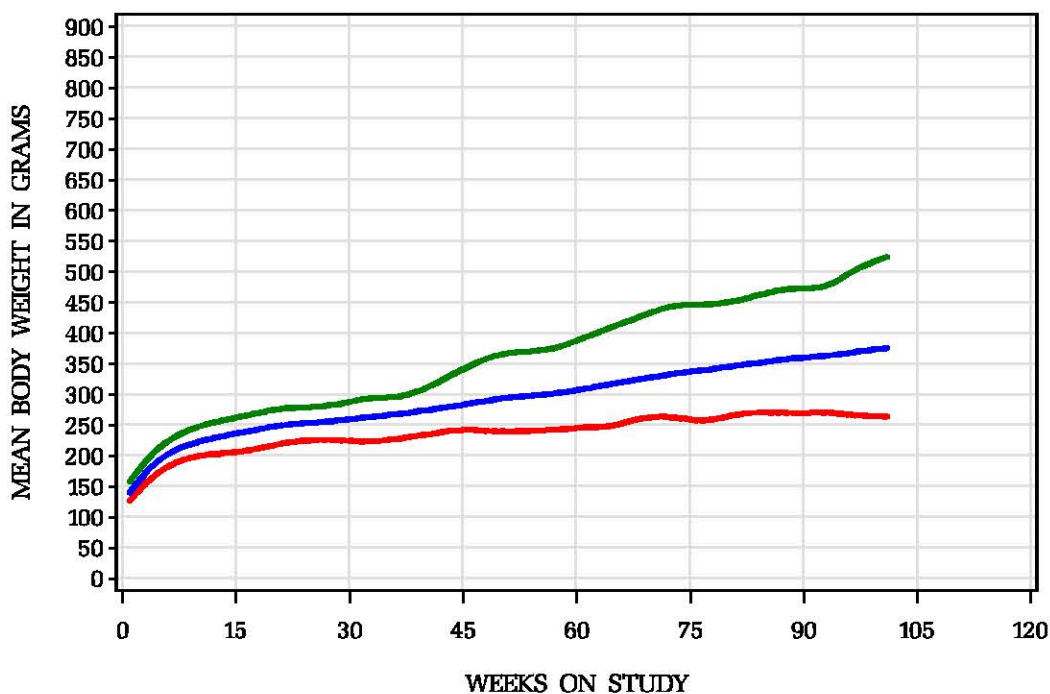

Historical Control Body Weights for All Routes/Vehicles Male Rats/Wistar Han 3 studies

Female Rats/Wistar Han 3 studies

Historical Control Body Weights for Gavage/Corn Oil Studies Male Rats/Wistar Han 1 study

Female Rats/Wistar Han 1 study

Historical Control Body Weights for Gavage/Water Studies Male Rats/Wistar Han 1 study

Female Rats/Wistar Han 1 study

Historical Control Body Weights for Inhalation/Air Studies Male Rats/Wistar Han 1 study

Female Rats/Wistar Han 1 study