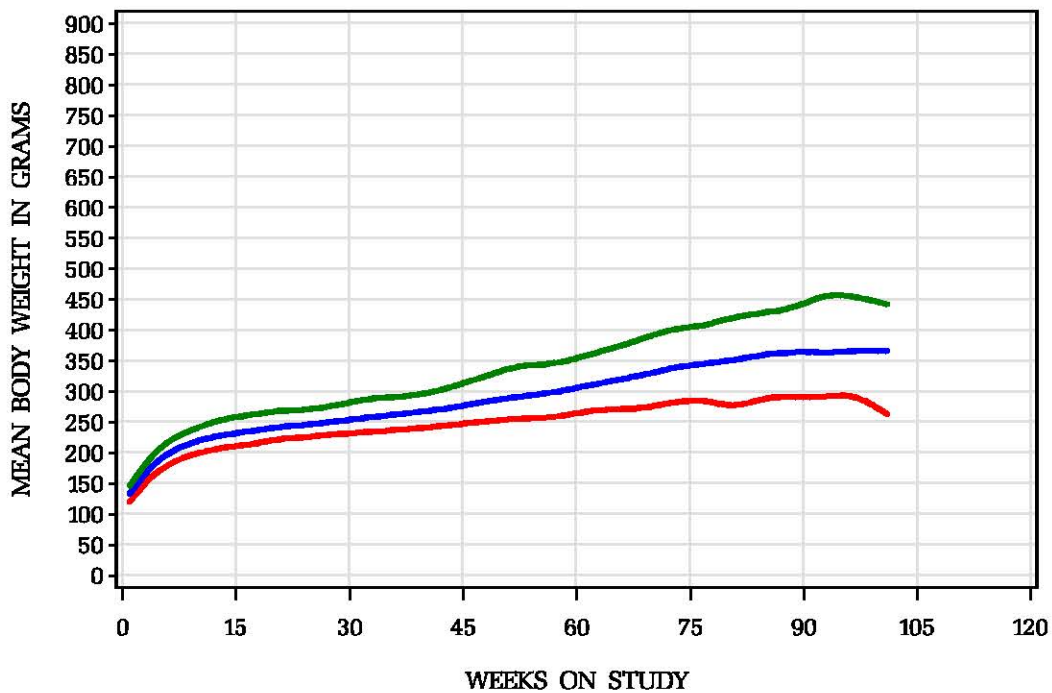

Historical Control Body Weights for All Routes/Vehicles Male Rats/Wistar Han 3 studies

Female Rats/Wistar Han 3 studies

Historical Control Body Weights for Gavage/Corn Oil Studies Male Rats/Wistar Han 1 study

Female Rats/Wistar Han 1 study

Historical Control Body Weights for Gavage/Water Studies Male Rats/Wistar Han 1 study

Female Rats/Wistar Han 1 study

Historical Control Body Weights for Inhalation/Air Studies Male Rats/Wistar Han 1 study

Female Rats/Wistar Han 1 study