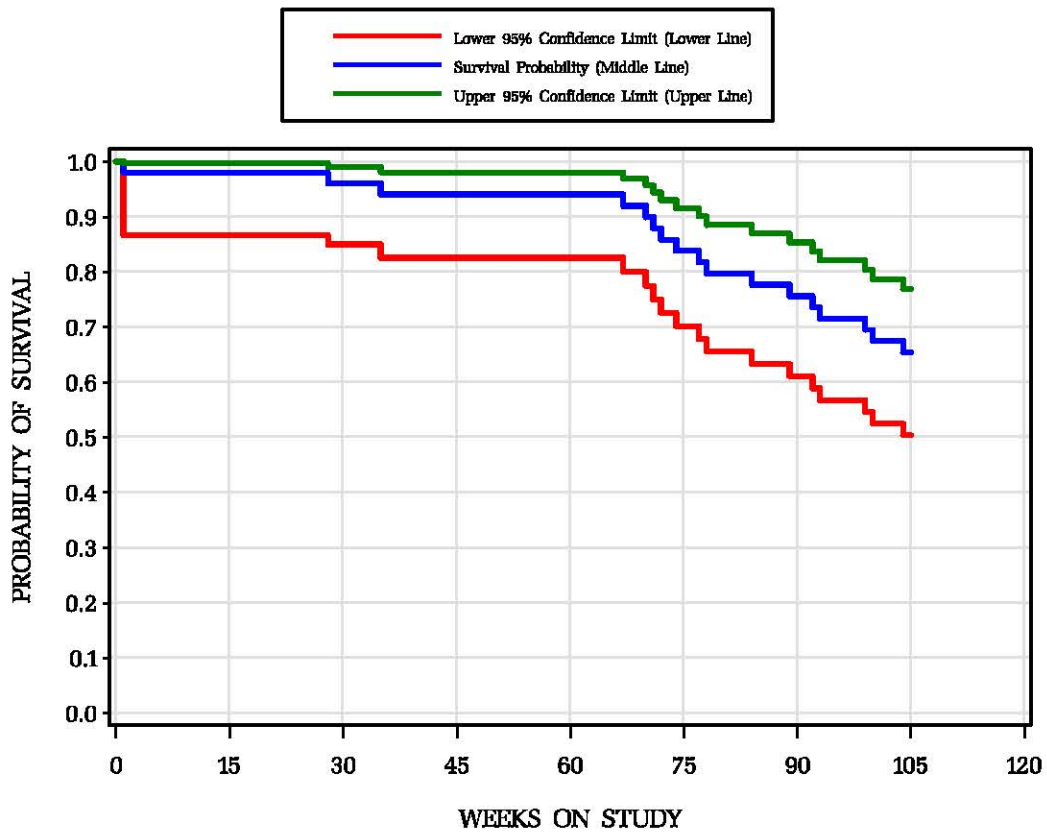

Historical Control Survival for All Routes/Vehicles Male Rats/Wistar Han 3 studies

Female Rats/Wistar Han 3 studies

Historical Control Survival for Gavage/Corn Oil Studies

Male Rats/Wistar Han 1 study

Female Rats/Wistar Han 1 study

Historical Control Survival for Gavage/Water Studies

Male Rats/Wistar Han 1 study

Female Rats/Wistar Han 1 study

Historical Control Survival for Inhalation/Air Studies

Male Rats/Wistar Han 1 study

Female Rats/Wistar Han 1 study