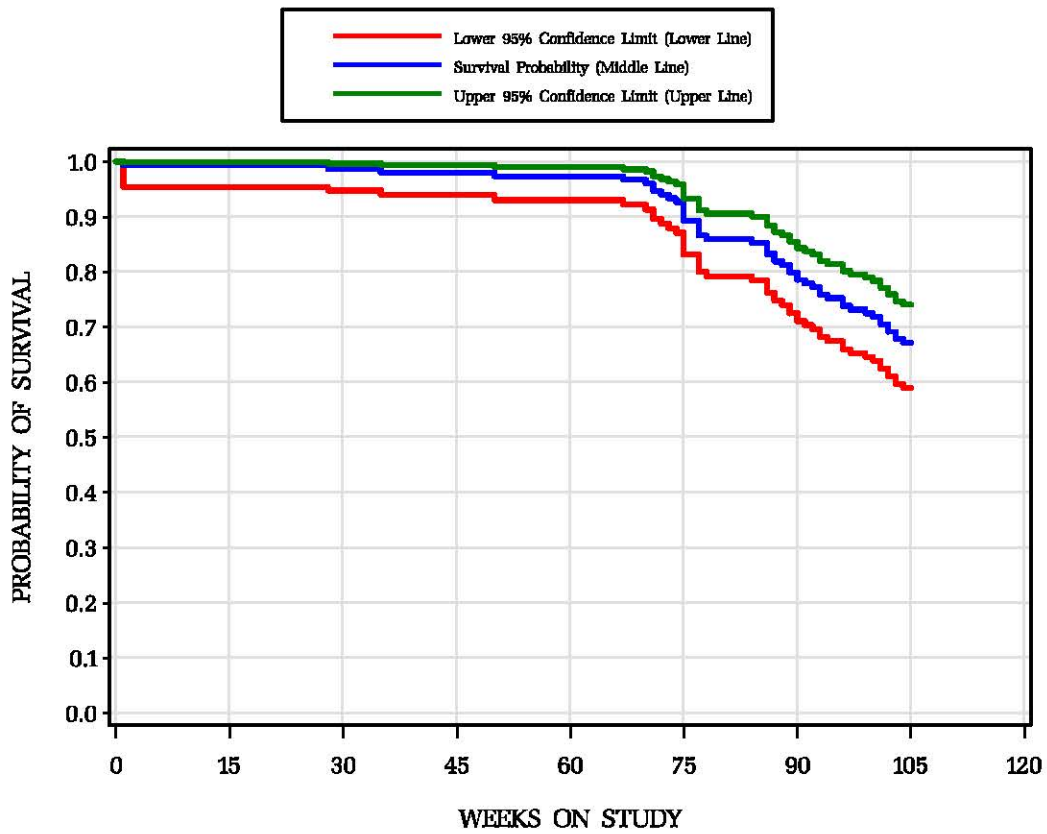

Historical Control Survival for All Routes/Vehicles Male Rats/Wistar Han 3 studies

Female Rats/Wistar Han 3 studies

Historical Control Survival for Gavage/Corn Oil Studies

Male Rats/Wistar Han 1 study

Female Rats/Wistar Han 1 study

Historical Control Survival for Gavage/Water Studies

Male Rats/Wistar Han 1 study

Female Rats/Wistar Han 1 study

Historical Control Survival for Inhalation/Air Studies

Male Rats/Wistar Han 1 study

Female Rats/Wistar Han 1 study