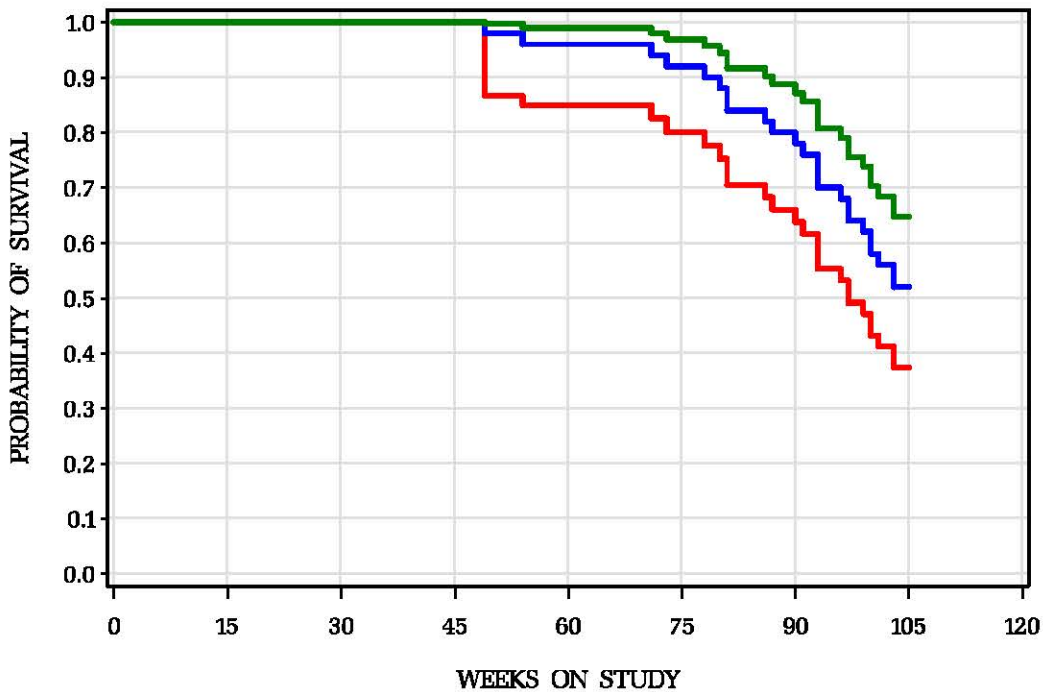

Historical Control Survival for All Routes/Vehicles Male Rats/Wistar Han 3 studies

Female Rats/Wistar Han 3 studies

Historical Control Survival for Gavage/Corn Oil Studies

Male Rats/Wistar Han 1 study

Female Rats/Wistar Han 1 study

Historical Control Survival for Gavage/Water Studies

Male Rats/Wistar Han 1 study

Female Rats/Wistar Han 1 study

Historical Control Survival for Inhalation/Air Studies

Male Rats/Wistar Han 1 study

Female Rats/Wistar Han 1 study