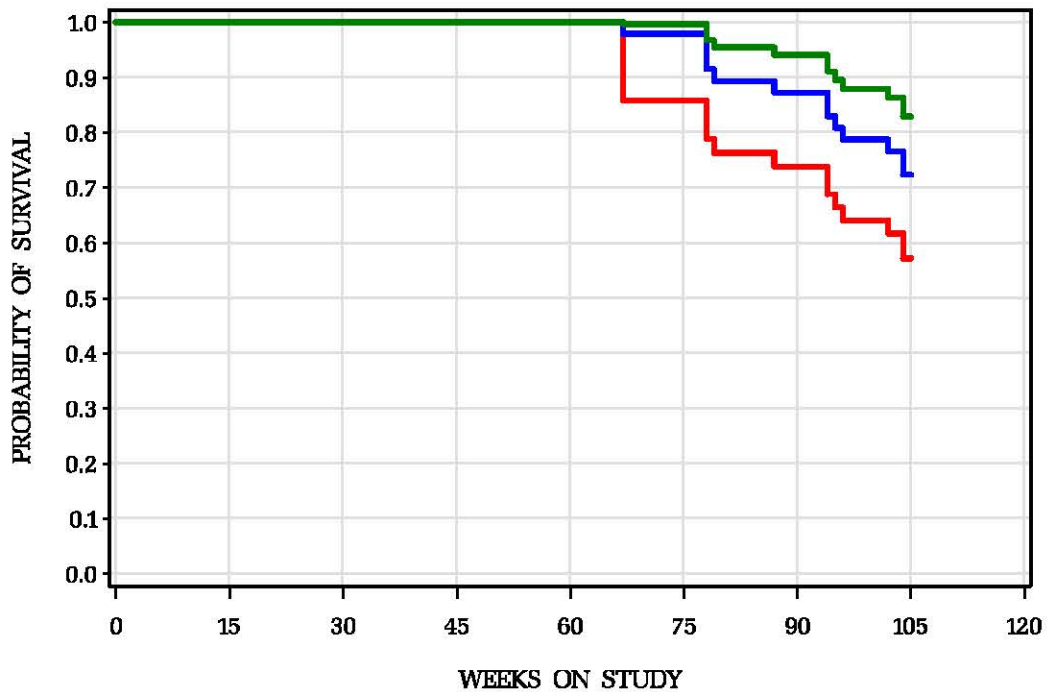

Historical Control Survival for All Routes/Vehicles Male Rats/Wistar Han 3 studies

Female Rats/Wistar Han 3 studies

Historical Control Survival for Gavage/Corn Oil Studies

Male Rats/Wistar Han 1 study

Female Rats/Wistar Han 1 study

Historical Control Survival for Gavage/Water Studies

Male Rats/Wistar Han 1 study

Female Rats/Wistar Han 1 study

Historical Control Survival for Inhalation/Air Studies

Male Rats/Wistar Han 1 study

Female Rats/Wistar Han 1 study