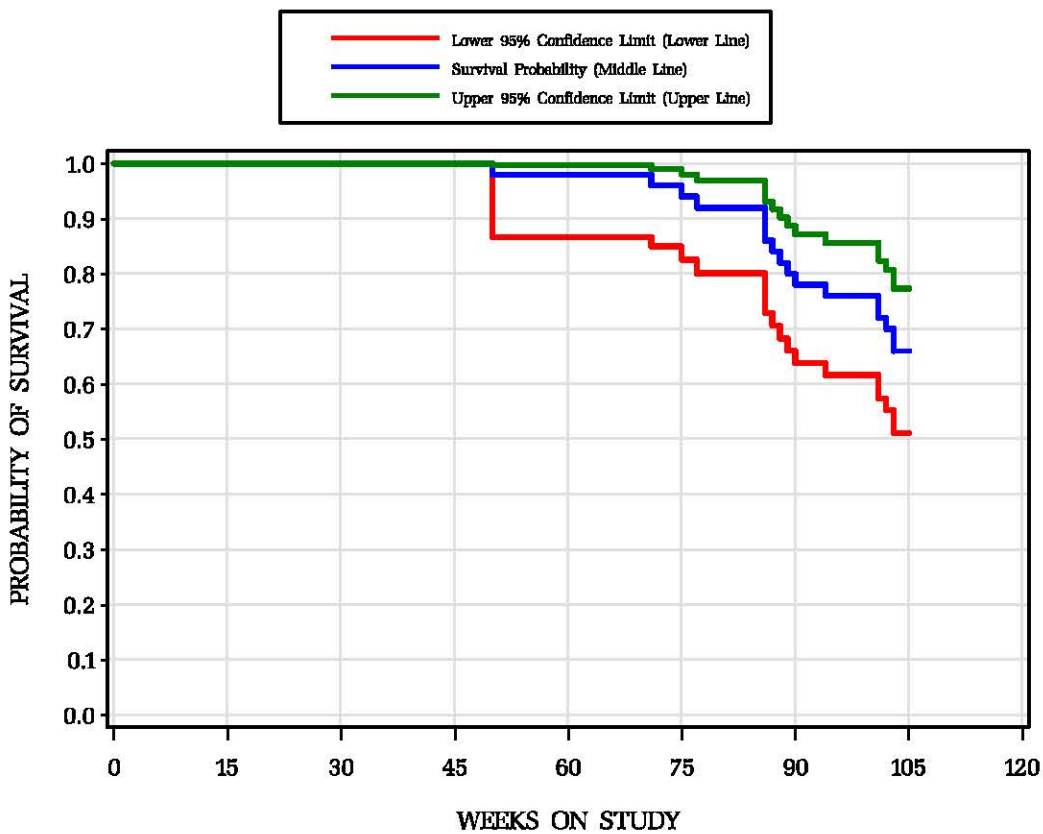

Historical Control Survival for All Routes/Vehicles Male Rats/Wistar Han 3 studies

Female Rats/Wistar Han 3 studies

Historical Control Survival for Gavage/Corn Oil Studies

Male Rats/Wistar Han 1 study

Female Rats/Wistar Han 1 study

Historical Control Survival for Gavage/Water Studies

Male Rats/Wistar Han 1 study

Female Rats/Wistar Han 1 study

Historical Control Survival for Inhalation/Air Studies

Male Rats/Wistar Han 1 study

Female Rats/Wistar Han 1 study