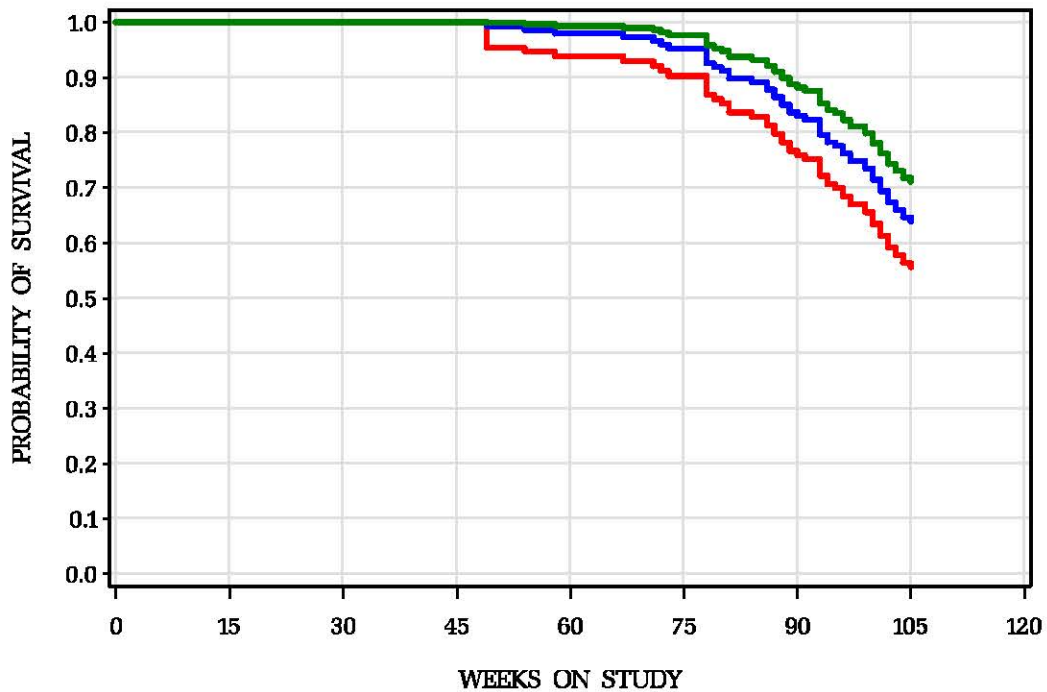

Historical Control Survival for All Routes/Vehicles Male Rats/Wistar Han 3 studies

Female Rats/Wistar Han 3 studies

Historical Control Survival for Gavage/Corn Oil Studies

Male Rats/Wistar Han 1 study

Female Rats/Wistar Han 1 study

Historical Control Survival for Gavage/Water Studies

Male Rats/Wistar Han 1 study

Female Rats/Wistar Han 1 study

Historical Control Survival for Inhalation/Air Studies

Male Rats/Wistar Han 1 study

Female Rats/Wistar Han 1 study