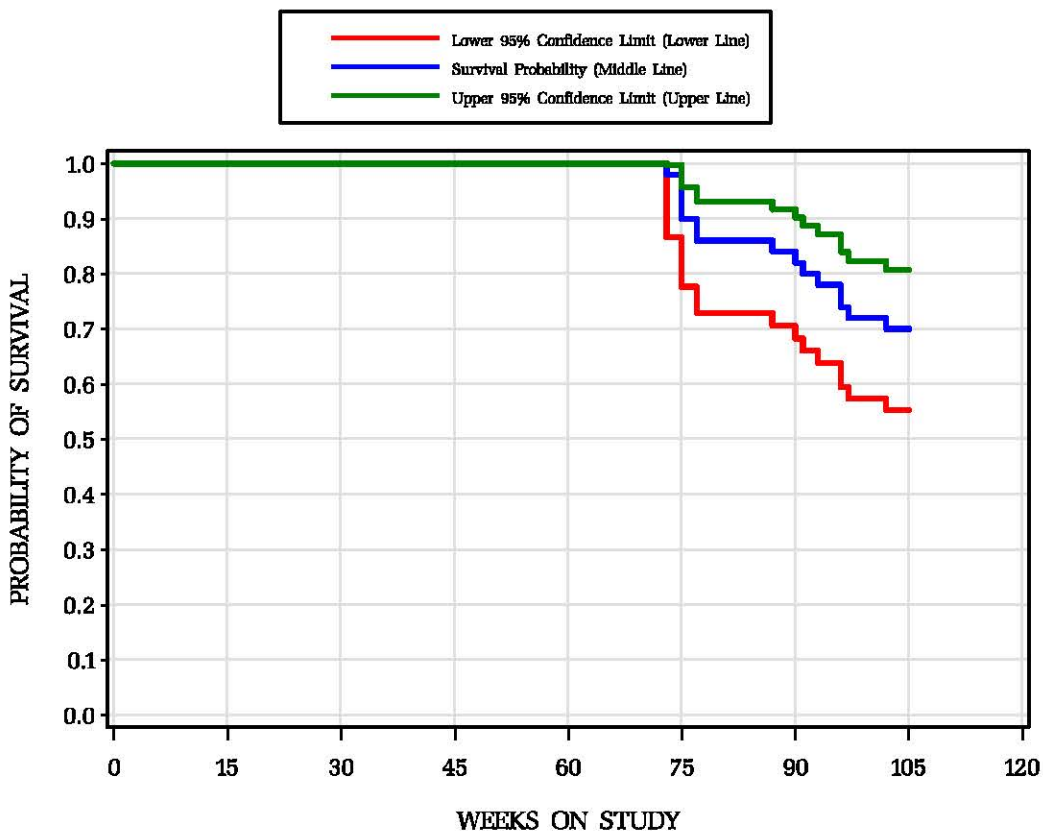

Historical Control Survival for All Routes/Vehicles Male Rats/Wistar Han 3 studies

Female Rats/Wistar Han 3 studies

Historical Control Survival for Gavage/Corn Oil Studies

Male Rats/Wistar Han 1 study

Female Rats/Wistar Han 1 study

Historical Control Survival for Gavage/Water Studies

Male Rats/Wistar Han 1 study

Female Rats/Wistar Han 1 study

Historical Control Survival for Inhalation/Air Studies

Male Rats/Wistar Han 1 study

Female Rats/Wistar Han 1 study