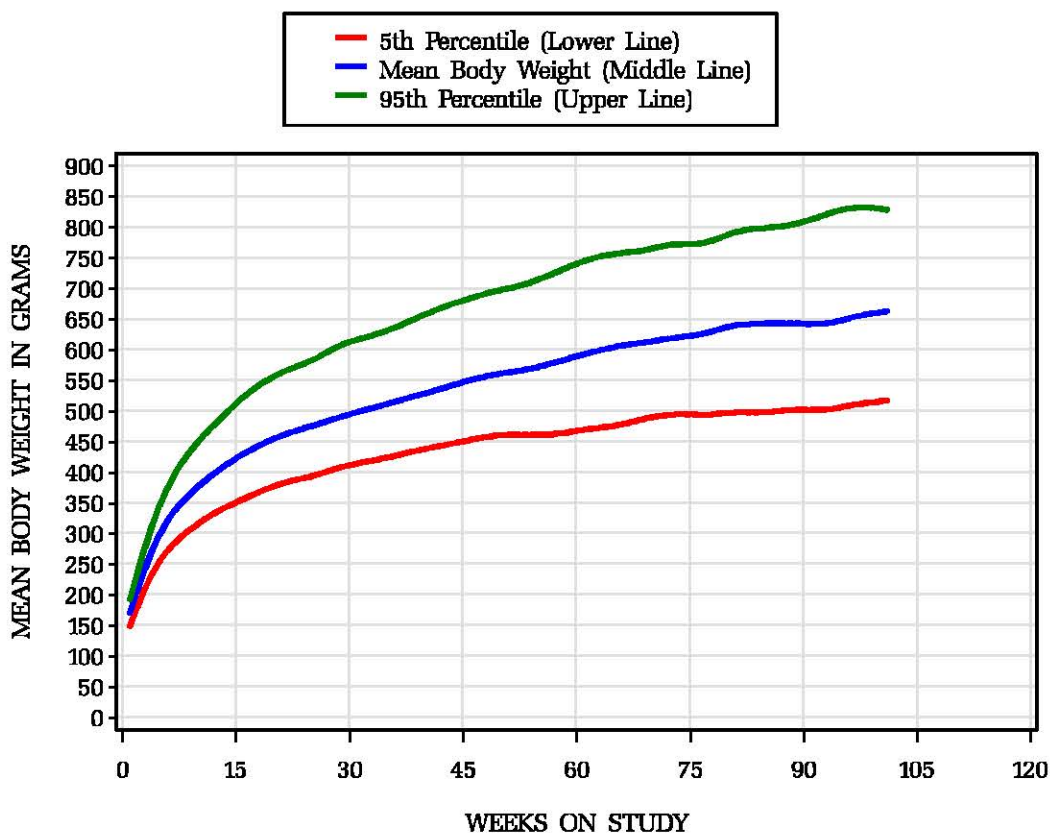

Historical Control Body Weights for Gavage/Corn Oil Studies Male Rats/Wistar Han 1 study

Female Rats/Wistar Han 1 study