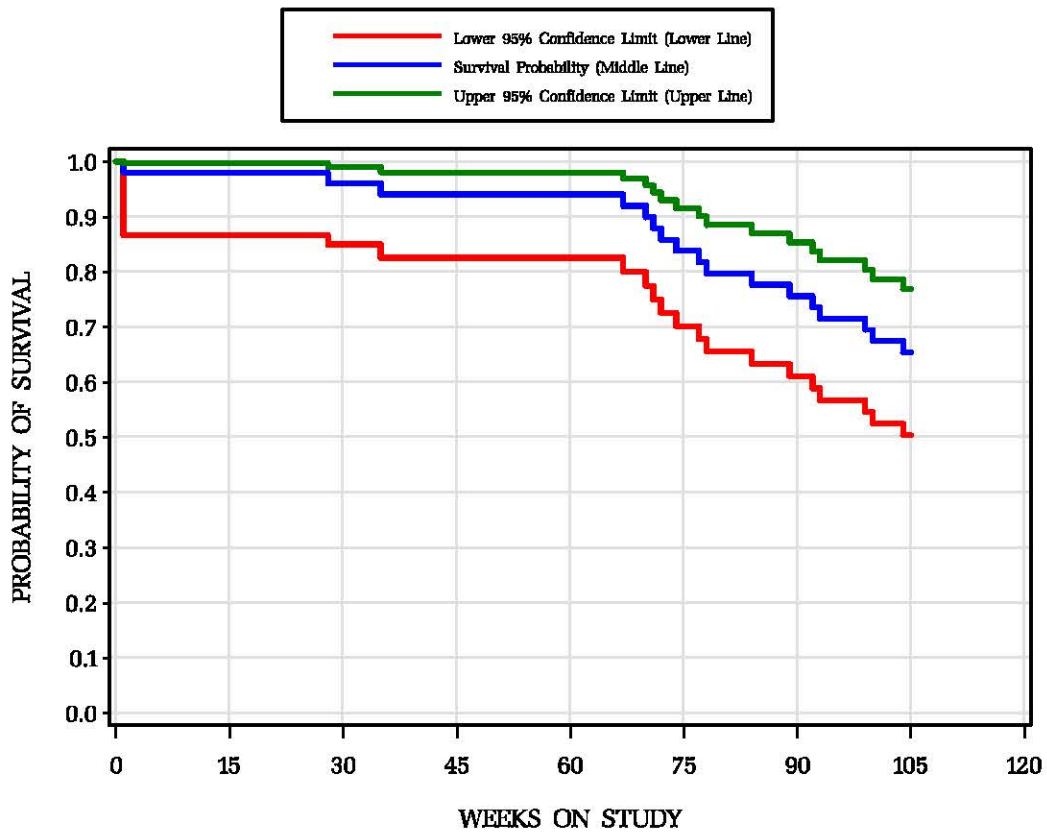

Historical Control Survival for Gavage/Corn Oil Studies

Male Rats/Wistar Han 1 study

Female Rats/Wistar Han 1 study