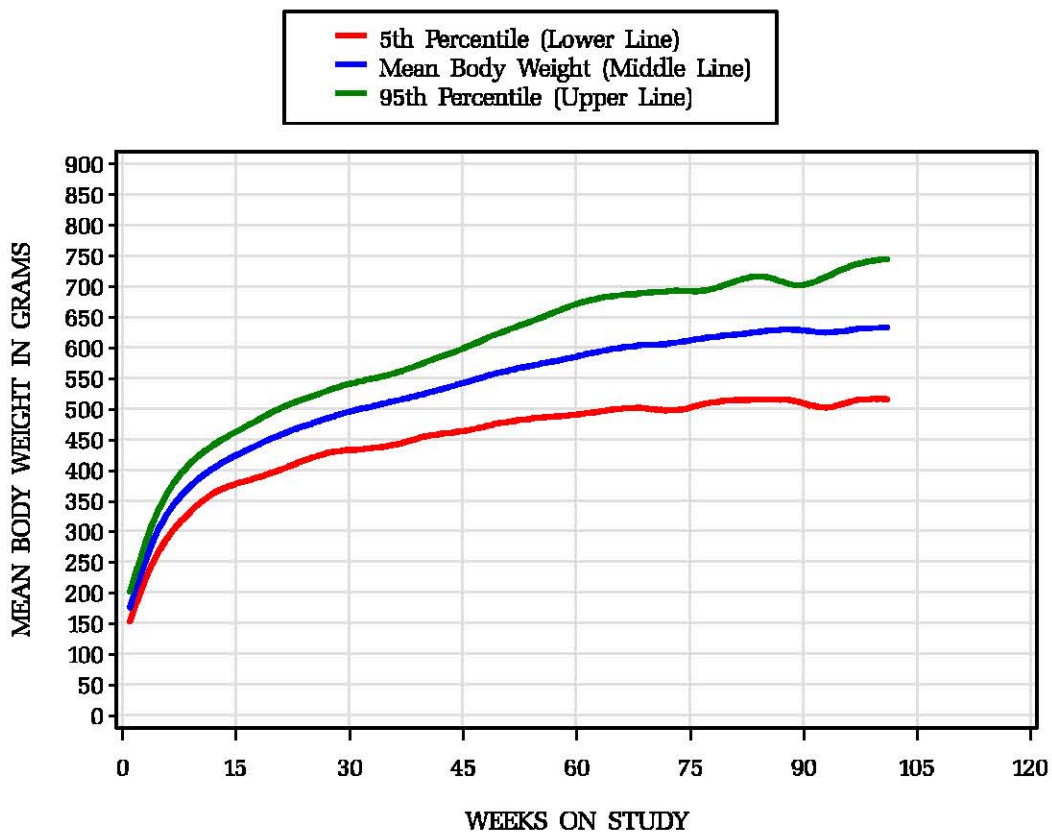

# Historical Control Body Weights for Gavage/Water Studies

## Male Rats/Wistar Han 1 study

## Female Rats/Wistar Han 1 study