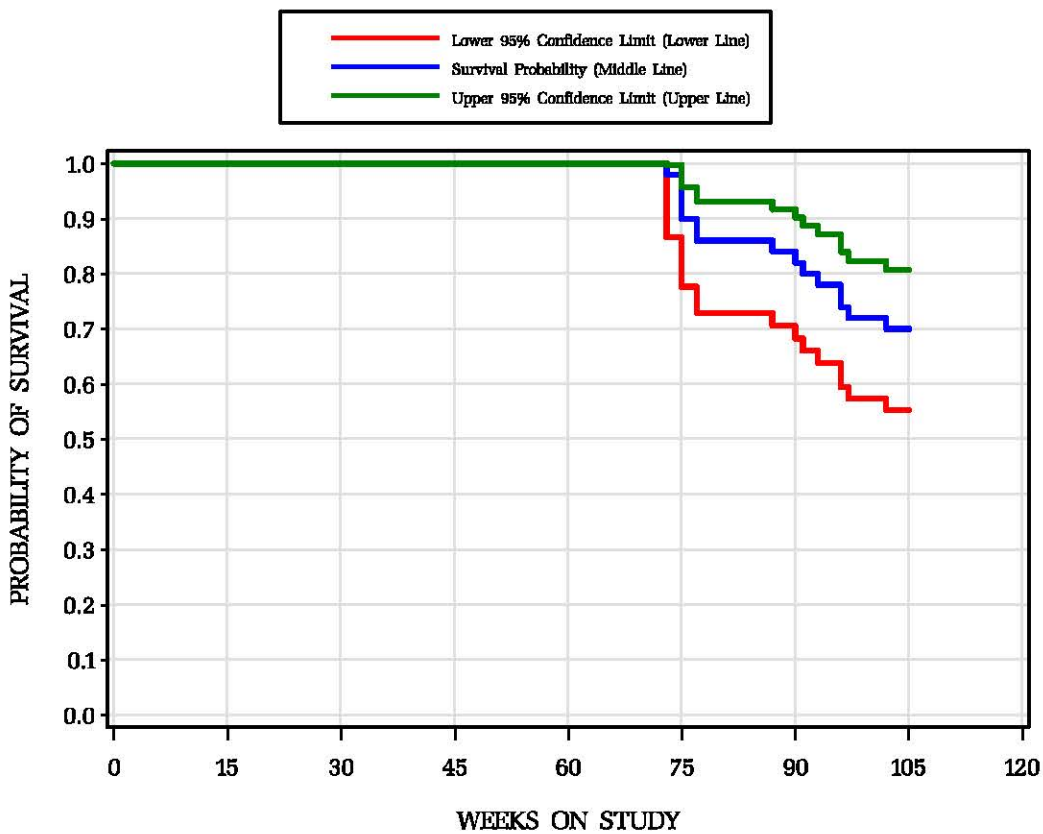

Historical Control Survival for Gavage/Water Studies

Male Rats/Wistar Han 1 study

Female Rats/Wistar Han 1 study