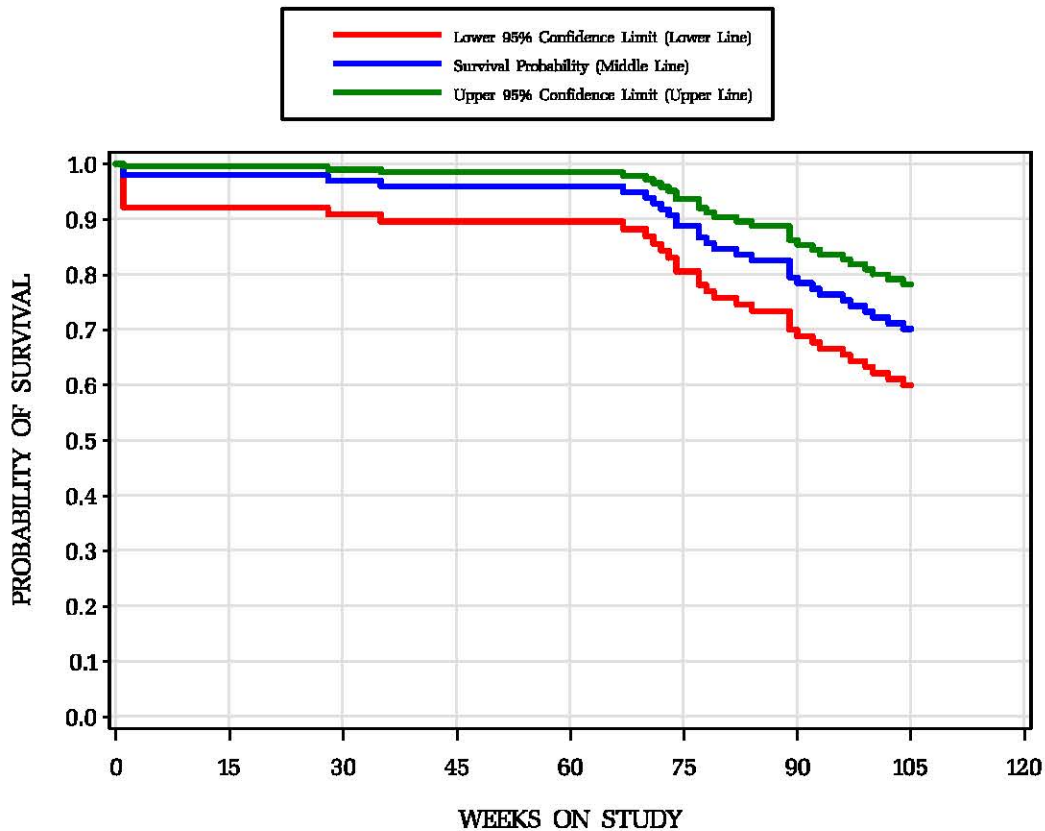

# Historical Control Survival for Gavage/Corn Oil Studies Male Rats/Wistar Han 2 studies

# Female Rats/Wistar Han 2 studies