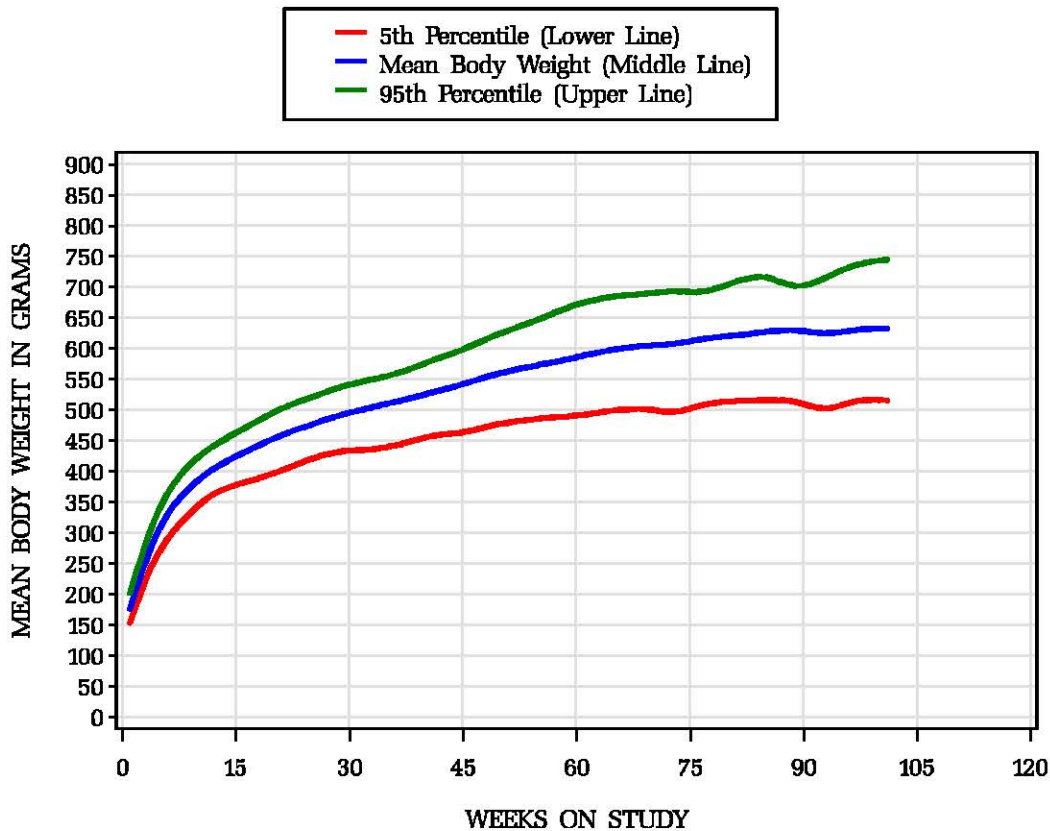

Historical Control Body Weights for Gavage/Water Studies

Male Rats/Wistar Han 1 study

Female Rats/Wistar Han 1 study