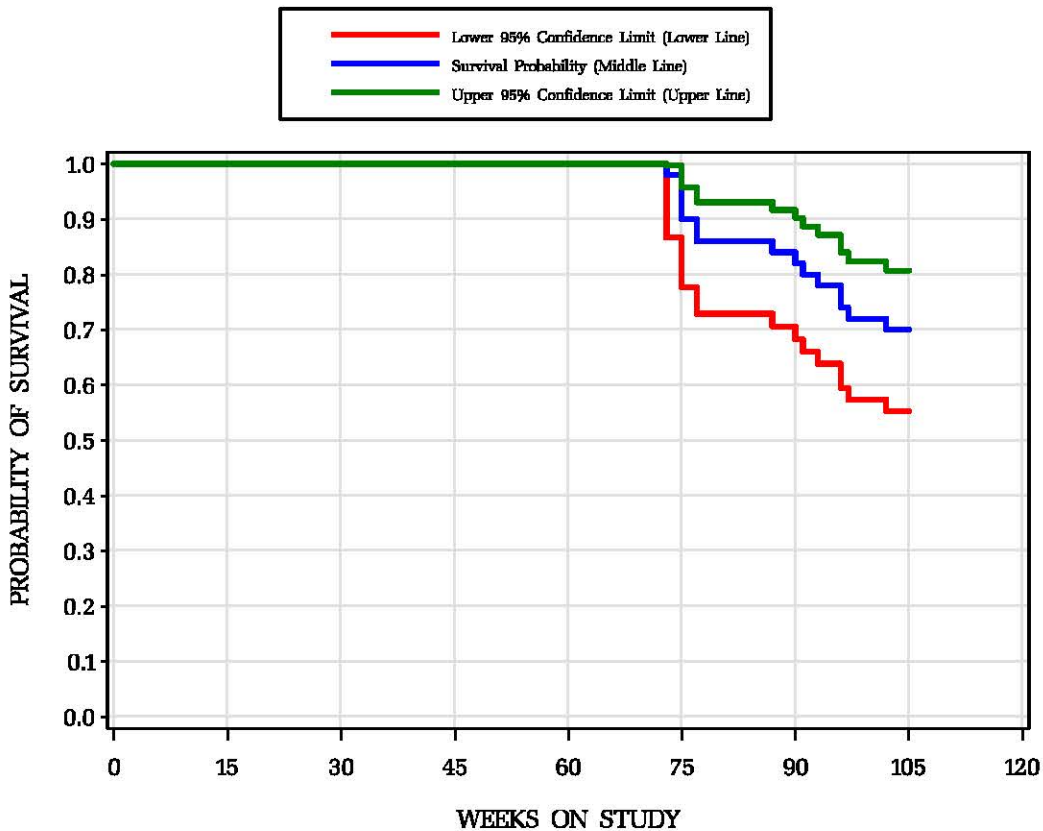

Historical Control Survival for Gavage/Water Studies Male Rats/Wistar Han 1 study

Female Rats/Wistar Han 1 study