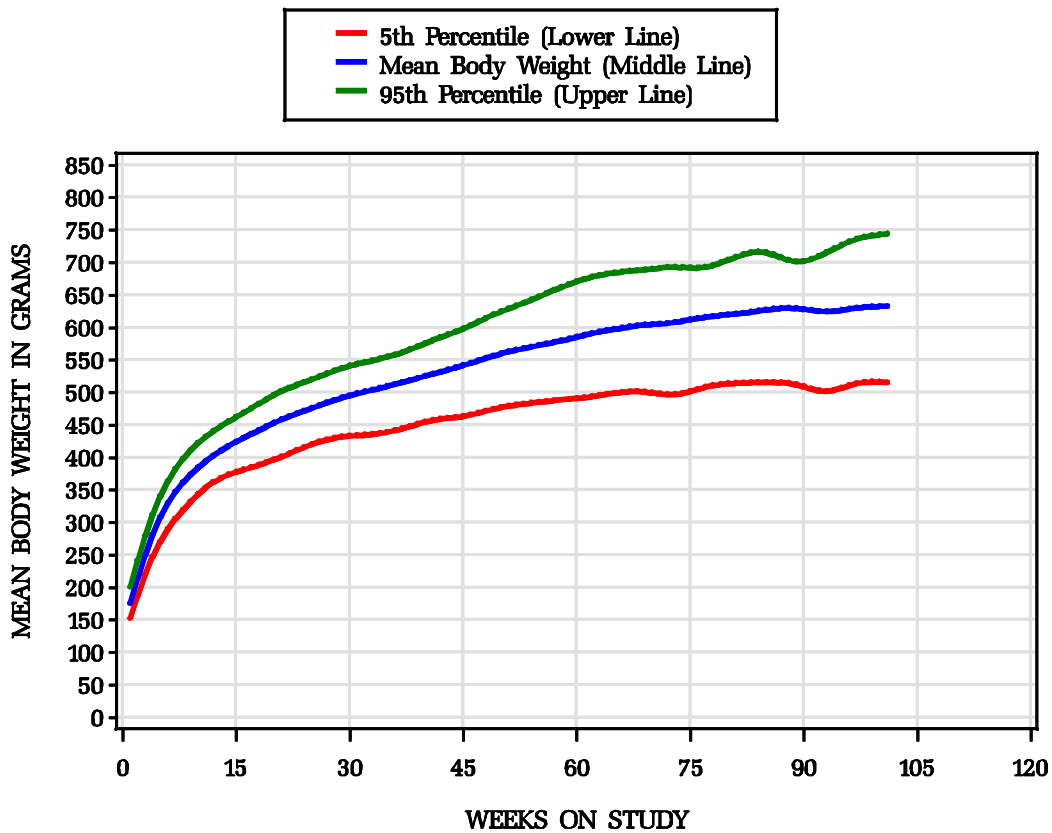

# Historical Control Body Weights for Gavage/Water Studies

## Male Rats/Wistar – Han 1 study

## Female Rats/Wistar – Han 1 study