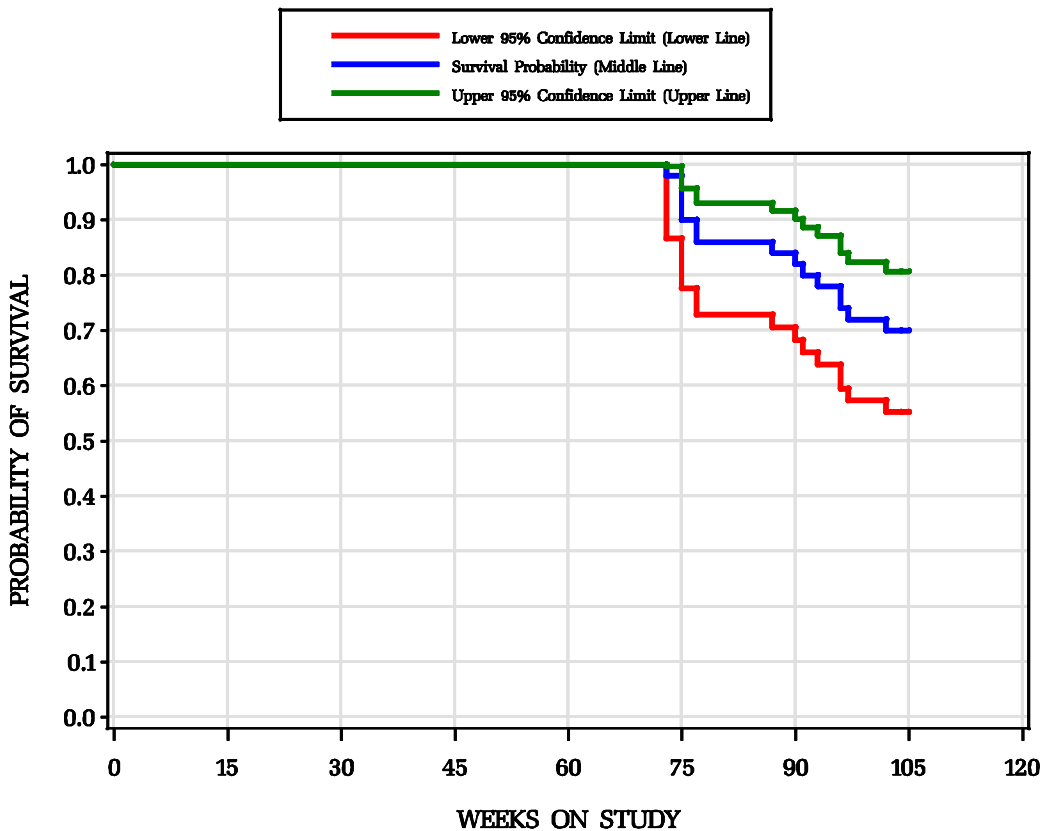

# Historical Control Survival for Gavage/Water Studies

## Male Rats/Wistar – Han 1 study

## Female Rats/Wistar – Han 1 study