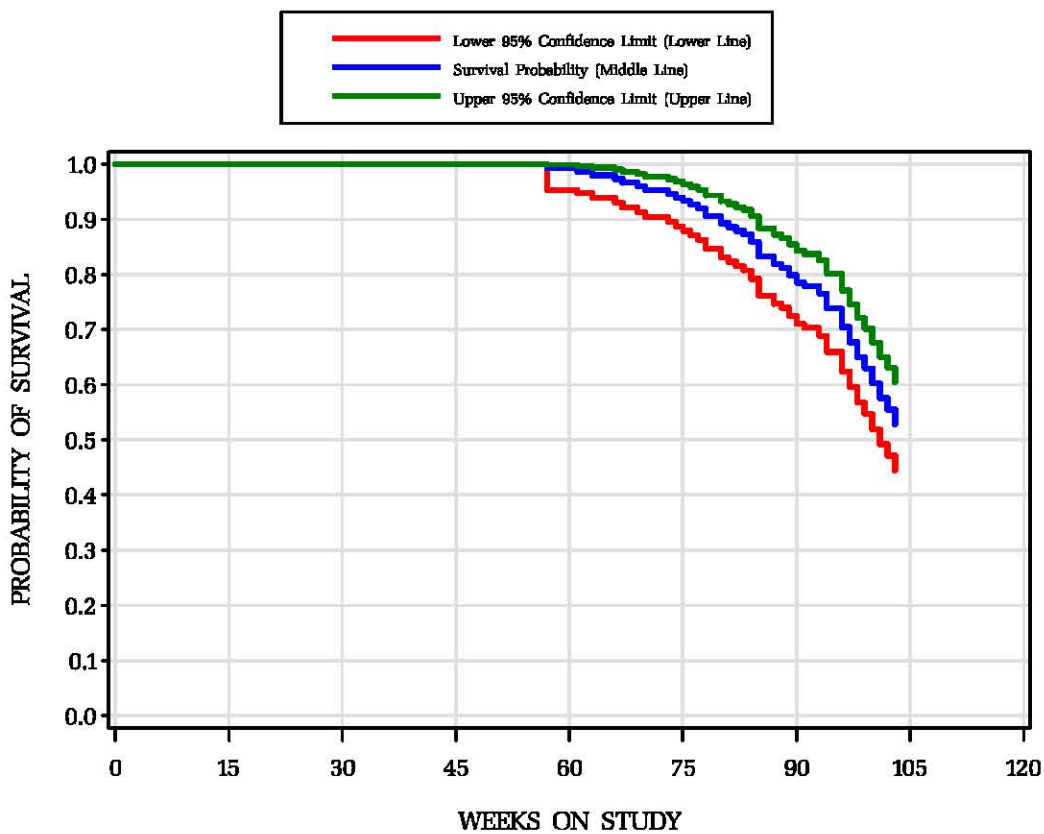

Historical Control Survival for Gavage/Water Studies

Male Rats/F344/N 3 studies

Female Rats/F344/N 3 studies