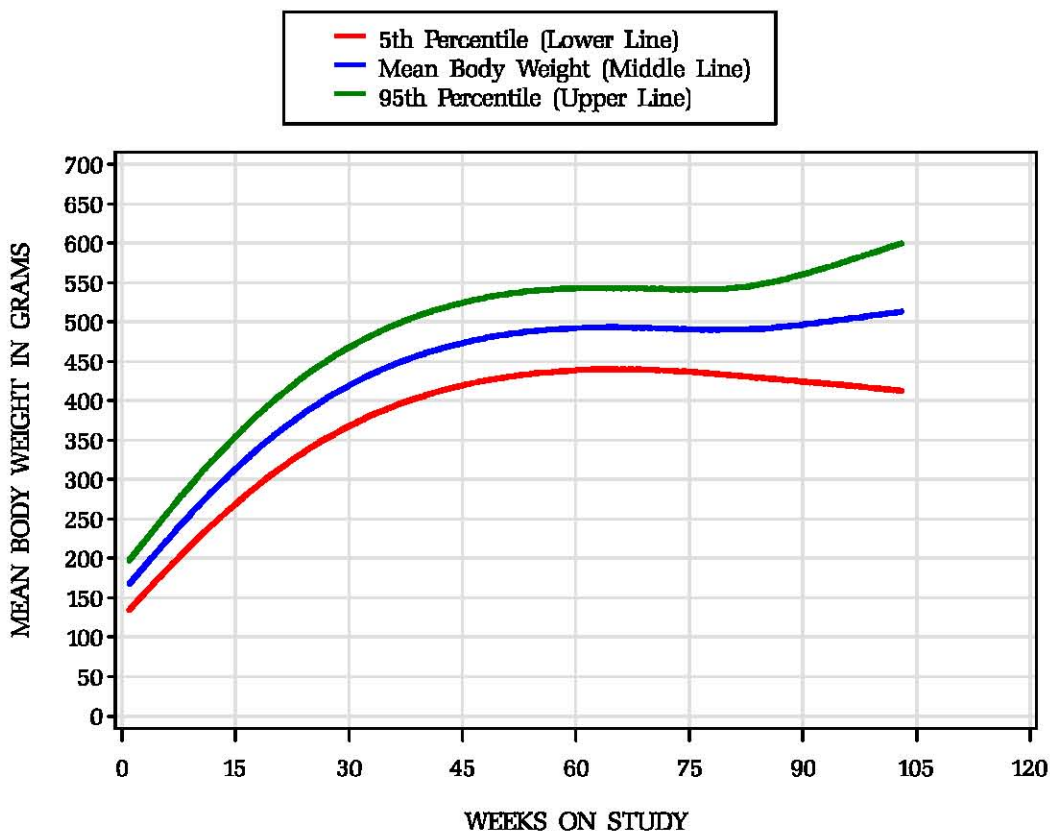

## Historical Control Body Weights for Inhalation/Air Studies Male Rats/F344/N 6 studies

## Female Rats/F344/N 6 studies