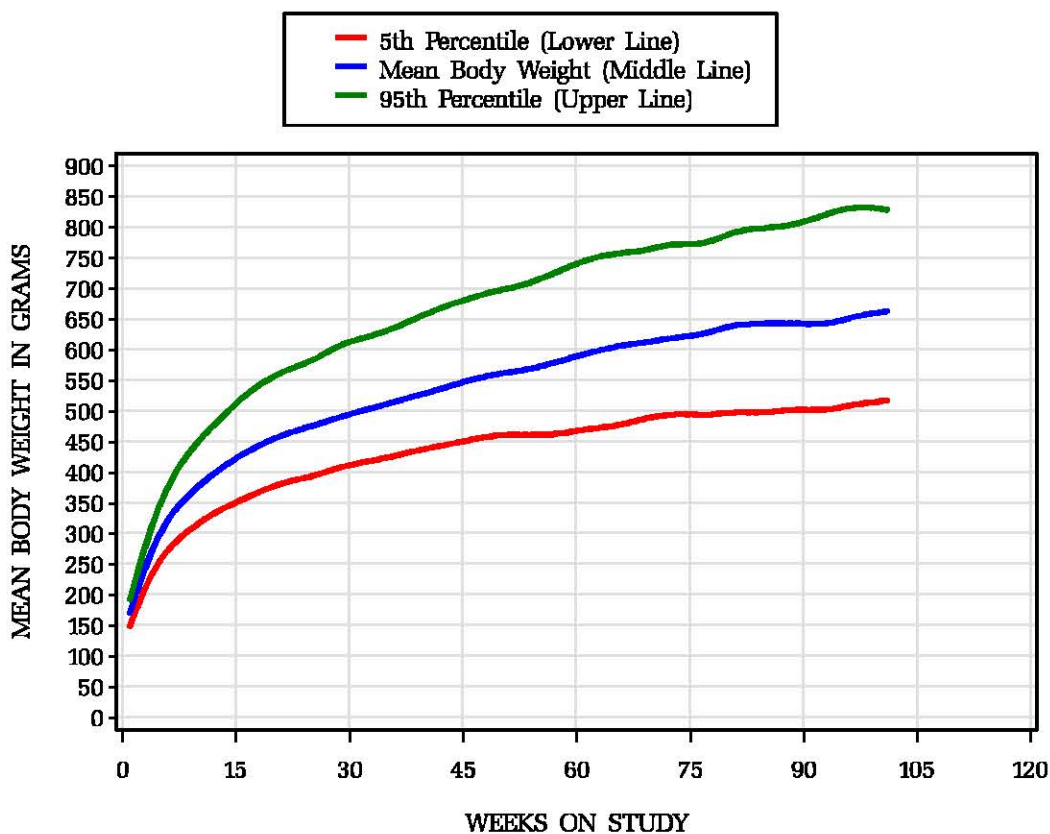

## Historical Control Body Weights for Gavage/Corn Oil Studies Male Rats/Wistar Han 1 study

## Female Rats/Wistar Han 1 study