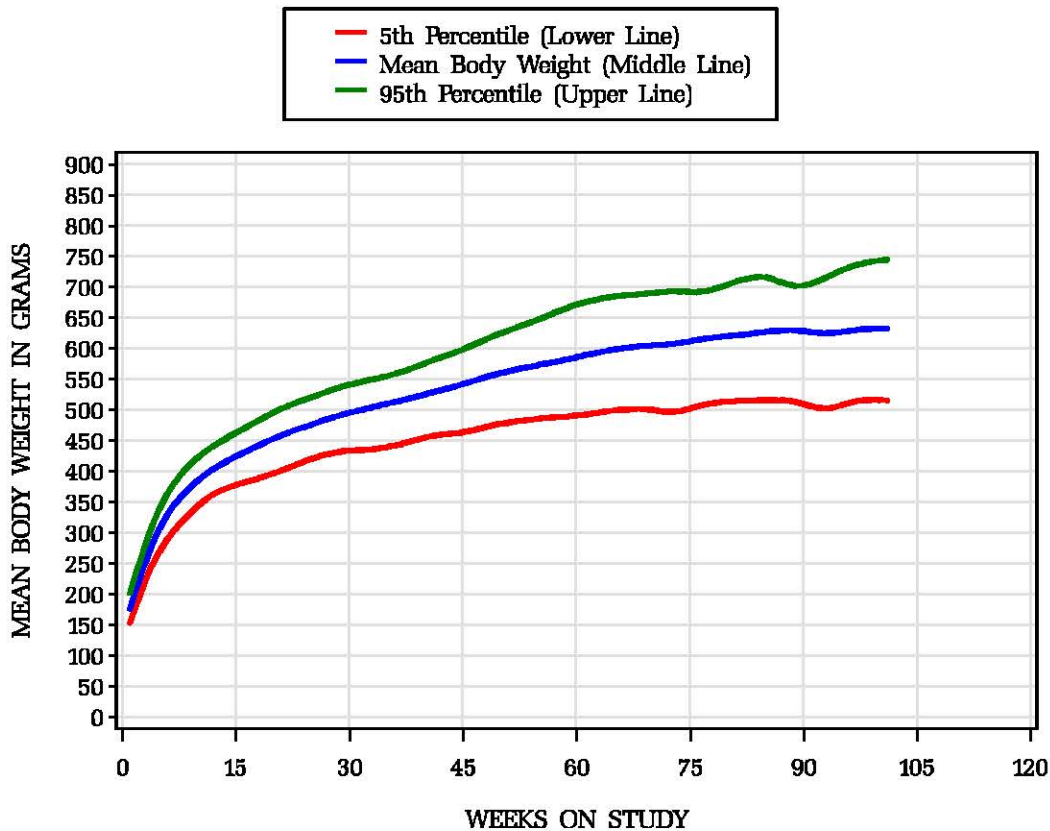

Historical Control Body Weights for Gavage/Water Studies Male Rats/Wistar Han 1 study

Female Rats/Wistar Han 1 study